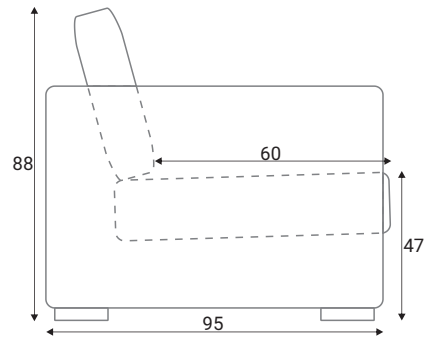

Extra dimensions

Legs

Accessories

Back cushion options

*EV back cushions with 30mm FR seam

Decorative pillows