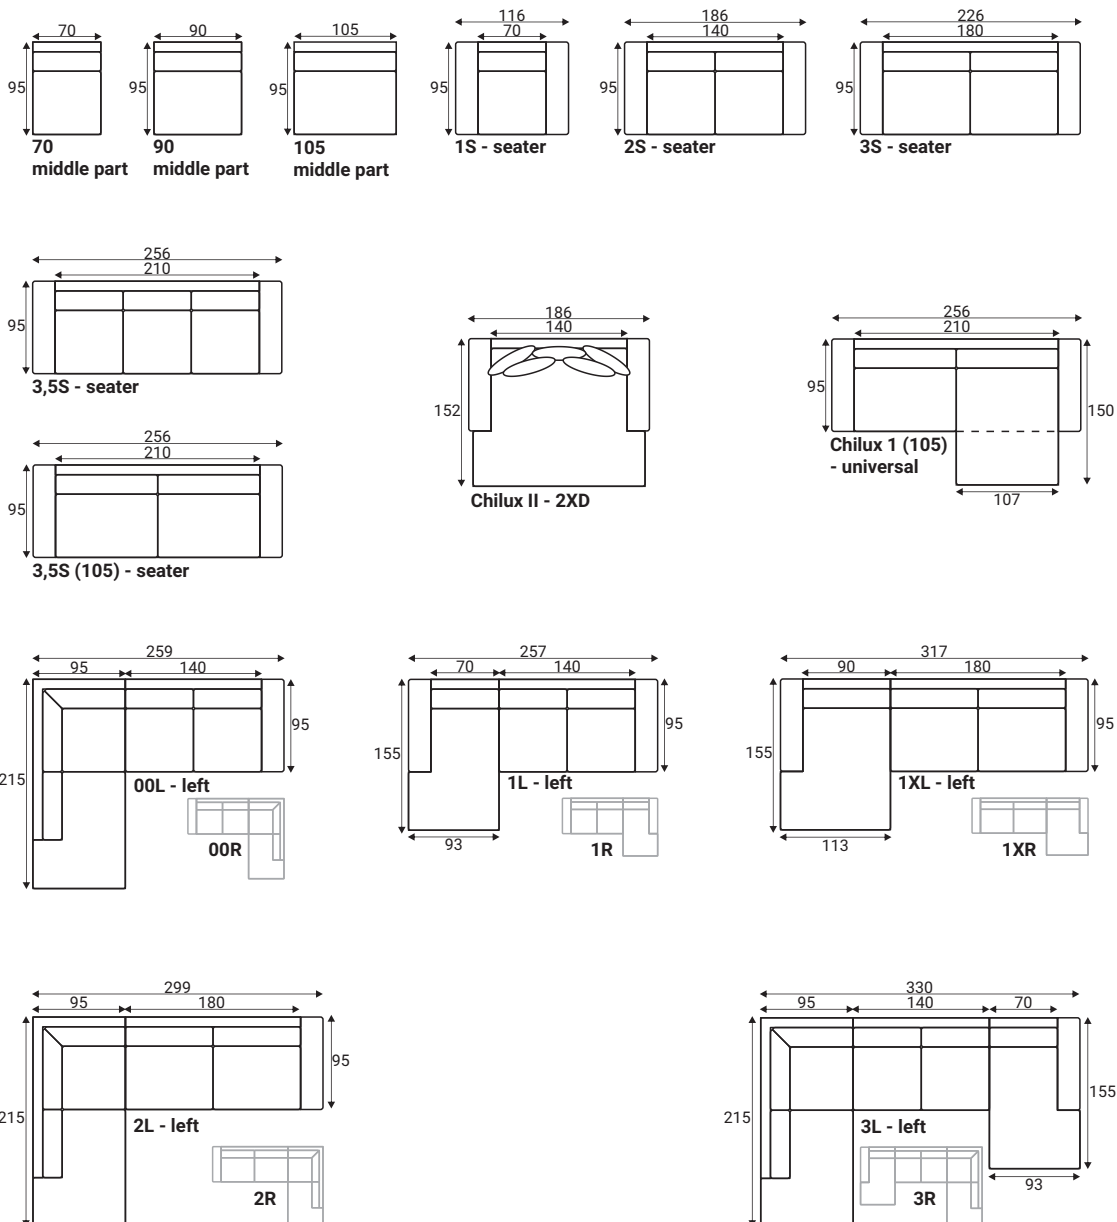

Pillow D3

Pillow D5

Pillow D18

Chilux

Deco EV pillows

Pillow D1 FS

Pillow D2 FS

Pillow D3 FS

Pillow D5 FS

EV back cushions with 30mm FR seam

Standard sets

GRAFU reserves the right to change construction of products and components used due to improving durability of product and customer satisfaction without any further notice. Upholstered furniture is handmade using soft materials there fore measurements may vary up to +/- 3cm. Slight colour variations may occur between production batches. For technological reasons variations in color shades are acceptable.