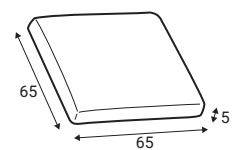

Comfort

Extra dimensions

Legs

Accessories

Back cushion options

*EV back cushions with 30mm FR seam

Decorative pillows

Pillow D18