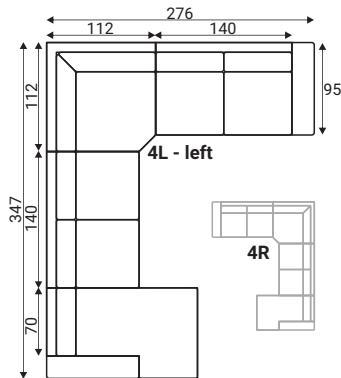

Chilux

Standard sets