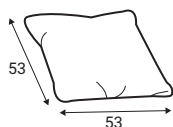

Neckrest EV

Back cushion options

Standard back cushion

EV* back cushion

*EV back cushions with 30mm FR seam

Decorative pillows

Pillow D1

Pillow D2