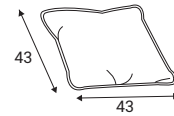

Pillow D3

Pillow D5

Pillow D18

Chilux

Deco EV pillows

Pillow D1 FS

Pillow D2 FS

Pillow D3 FS

Pillow D5 FS

EV back cushions with 30mm FR seam

Standard sets

GRAFU reserves the right to change construction of products and components used due to improving durability of product and customer satisfaction without any further notice. Upholstered furniture is handmade using soft materials there fore measurements may vary up to +/- 3cm. Slight colour variations may occur between production batches. For technological reasons variations in color shades are acceptable.