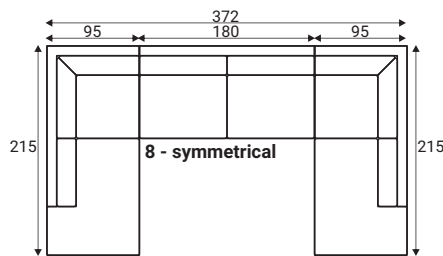

Chilux

Standard sets