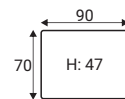

Accessories

Footstool F5