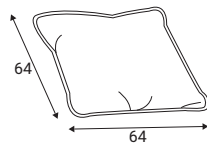

Neckrest EV

Back cushion options

Standard back cushion

EV* back cushion

*EV back cushions with 30mm FR seam

Decorative pillows

Pillow D1

Pillow D2

Pillow D3

Pillow D5

Pillow D18

Chilux

Deco EV pillows

Pillow D1 FS

Pillow D2 FS

Pillow D3 FS

Pillow D5 FS

EV back cushions with 30mm FR seam

Standard sets

GRAFU reserves the right to change construction of products and components used due to improving durability of product and customer satisfaction without any further notice. Upholstered furniture is handmade using soft materials there fore measurements may vary up to +/- 3cm. Slight colour variations may occur between production batches. For technological reasons variations in color shades are acceptable.