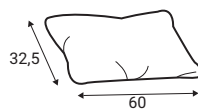

Neckrest EV

Back cushion options

Standard back cushion

EV* back cushion

*EV back cushions with 30mm FR seam

Decorative pillows

Pillow D1

Pillow D2