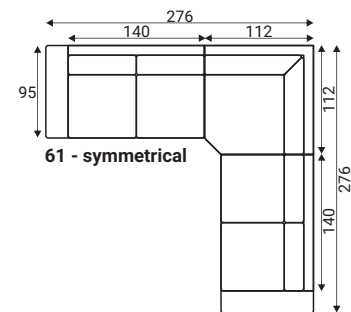

Chilux

Standard sets