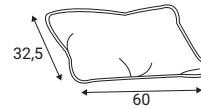

Pillow D3

Pillow D5

Pillow D18

Chilux

Deco EV pillows

Pillow D1 FS

Pillow D2 FS

Pillow D3 FS

Pillow D5 FS

EV back cushions with 30mm FR seam

Standard sets

GRAFU reserves the right to change construction of products and components used due to improving durability of product and customer satisfaction without any further notice. Upholstered furniture is handmade using soft materials there fore measurements may vary up to +/- 3cm. Slight colour variations may occur between production batches. For technological reasons variations in color shades are acceptable.