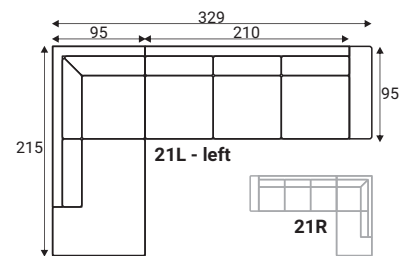

Chilux

Standard sets