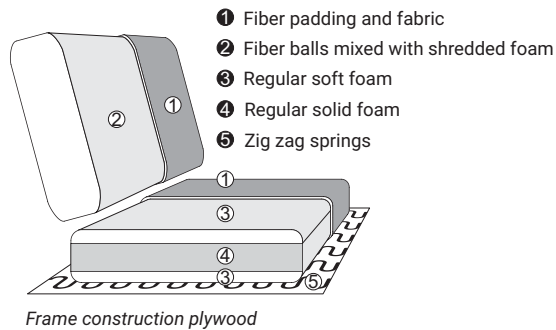

Chilux

Comfort

Extra dimensions

Legs

W17,
Solid wood, painted black

Accessories

Footstool F5

Neckrest

Neckrest EV

Back cushion options

Standard back cushion

EV* back cushion

*EV back cushions with 30mm FR seam

Decorative pillows

Pillow D1

Pillow D2

Pillow D5 FS

EV back cushions with 30mm FR seam

Standard sets

GRAFU reserves the right to change construction of products and components used due to improving durability of product and customer satisfaction without any further notice. Upholstered furniture is handmade using soft materials there fore measurements may vary up to +/- 3cm. Slight colour variations may occur between production batches. For technological reasons variations in color shades are acceptable.