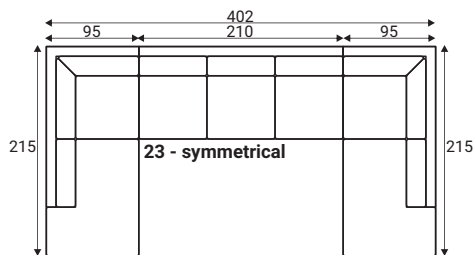

Chilux

Standard sets