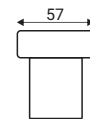

Comfort

Extra dimensions

Legs

Accessories

Neckrest

Back cushion options

*EV back cushions with 30mm FR seam

Decorative pillows