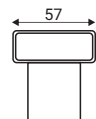

Neckrest EV

Back cushion options

Standard back cushion

EV* back cushion

*EV back cushions with 30mm FR seam

Decorative pillows

Pillow D1

Pillow D2