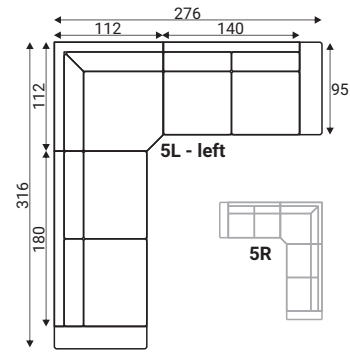

Chilux

Standard sets