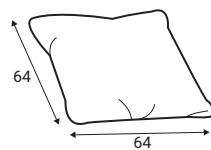

Neckrest EV

Back cushion options

Standard back cushion

EV* back cushion

*EV back cushions with 30mm FR seam

Decorative pillows

Pillow D1

Pillow D2