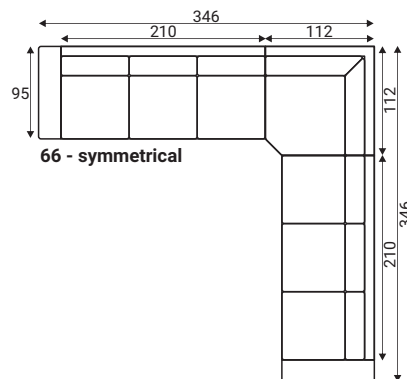

Chilux

Standard sets