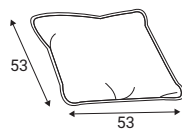

Neckrest EV

Back cushion options

Standard back cushion

EV* back cushion

*EV back cushions with 30mm FR seam

Decorative pillows

Pillow D1

Pillow D2

Pillow D3

Pillow D5

Pillow D18

Chilux

Deco EV pillows

Pillow D1 FS

Pillow D2 FS

Pillow D3 FS

Pillow D5 FS

EV back cushions with 30mm FR seam

Standard sets

GRAFU reserves the right to change construction of products and components used due to improving durability of product and customer satisfaction without any further notice. Upholstered furniture is handmade using soft materials there fore measurements may vary up to +/- 3cm. Slight colour variations may occur between production batches. For technological reasons variations in color shades are acceptable.