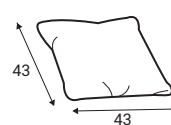

Chilux

Chilux

Comfort

Extra dimensions

depth of seat

depth of seat without back cushions

Legs

W17,
Solid wood, painted black

Pillow D1

Pillow D2

Pillow D3

Pillow D5

Pillow D18

GRAFU reserves the right to change construction of products and components used due to improving durability of product and customer satisfaction without any further notice. Upholstered furniture is handmade using soft materials there fore measurements may vary up to +/- 3cm. Slight colour variations may occur between production batches. For technological reasons variations in color shades are acceptable.