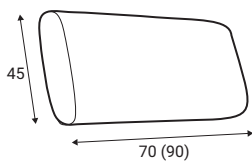

Back cushion options

Standard back cushion