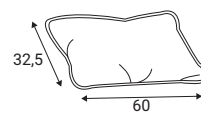

Chilux

Deco EV pillows

Pillow D1 FS

Pillow D2 FS

Pillow D3 FS

Pillow D5 FS

EV back cushions with 30mm FR seam

Standard sets

70 - middle part

1S - seater

2S - seater

3S - seater

3,5S - seater

00R - right

00L - left

1R - right