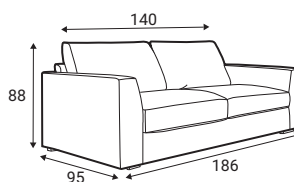

Pillow D1

Pillow D2

Pillow D3

Pillow D5

Pillow D18

GRAFU reserves the right to change construction of products and components used due to improving durability of product and customer satisfaction without any further notice. Upholstered furniture is handmade using soft materials there fore measurements may vary up to +/- 3cm. Slight colour variations may occur between production batches. For technological reasons variations in color shades are acceptable.

Chilux

Deco EV pillows

Pillow D1 FS

Pillow D2 FS

Pillow D3 FS

Pillow D5 FS

EV back cushions with 30mm FR seam

Standard sets

70 - middle part

1S - seater

2S - seater

3S - seater

3,5S - seater

00R - right

00L - left

1R - right