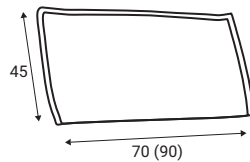

Standard EV back cushion
EV back cushions with 30mm FR seam