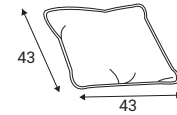

Pillow D1

Pillow D2

Pillow D3

Pillow D5

Pillow D18

GRAFU reserves the right to change construction of products and components used due to improving durability of product and customer satisfaction without any further notice. Upholstered furniture is handmade using soft materials there fore measurements may vary up to +/- 3cm. Slight colour variations may occur between production batches. For technological reasons variations in color shades are acceptable.

Chilux

Deco EV pillows

Pillow D1 FS

Pillow D2 FS

Pillow D3 FS

Pillow D5 FS

EV back cushions with 30mm FR seam

Standard sets

70 - middle part

1S - seater

2S - seater

3S - seater

3,5S - seater

00R - right

00L - left

1R - right