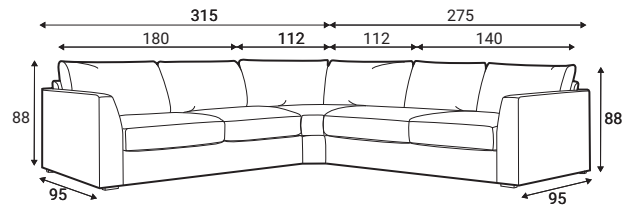

1L - left

1XR - right

1XL - left

2R - right

2L - left

GRAFU reserves the right to change construction of products and components used due to improving durability of product and customer satisfaction without any further notice. Upholstered furniture is handmade using soft materials there fore measurements may vary up to +/- 3cm. Slight colour variations may occur between production batches. For technological reasons variations in color shades are acceptable.

Chilux

Standard sets

3R - right

3L - left

5R - right

5L - left

61 - symmetrical

66 - symmetrical