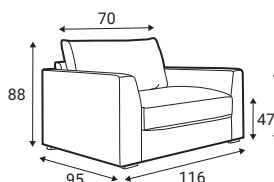

Pillow D1

Pillow D2

Pillow D3

Pillow D5

Pillow D18

GRAFU reserves the right to change construction of products and components used due to improving durability of product and customer satisfaction without any further notice. Upholstered furniture is handmade using soft materials there fore measurements may vary up to +/- 3cm. Slight colour variations may occur between production batches. For technological reasons variations in color shades are acceptable.

Chilux

Deco EV pillows

Pillow D1 FS

Pillow D2 FS

Pillow D3 FS

Pillow D5 FS

EV back cushions with 30mm FR seam

Standard sets

70 - middle part

1S - seater

2S - seater

3S - seater

3,5S - seater

00R - right

00L - left

1R - right