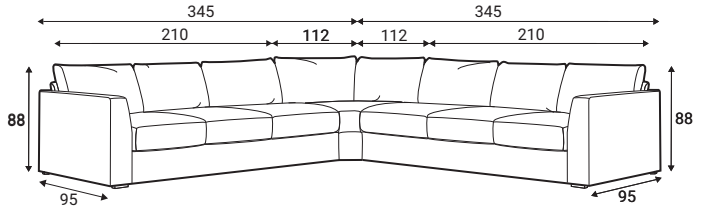

1L - left

1XR - right

1XL - left

2R - right

2L - left

GRAFU reserves the right to change construction of products and components used due to improving durability of product and customer satisfaction without any further notice. Upholstered furniture is handmade using soft materials there fore measurements may vary up to +/- 3cm. Slight colour variations may occur between production batches. For technological reasons variations in color shades are acceptable.

Chilux

Standard sets

3R - right

3L - left

5R - right

5L - left

61 - symmetrical

66 - symmetrical