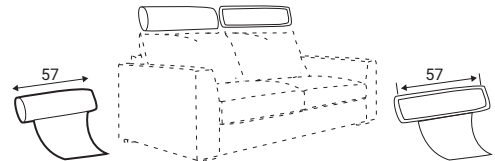

Accessories

Neckrest

Neckrest EV