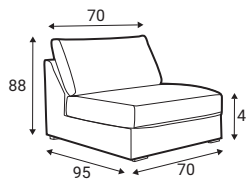

Pillow D1

Pillow D2

Pillow D3

Pillow D5

Pillow D18

GRAFU reserves the right to change construction of products and components used due to improving durability of product and customer satisfaction without any further notice. Upholstered furniture is handmade using soft materials there fore measurements may vary up to +/- 3cm. Slight colour variations may occur between production batches. For technological reasons variations in color shades are acceptable.

Chilux

Deco EV pillows

Pillow D1 FS

Pillow D2 FS

Pillow D3 FS

Pillow D5 FS

EV back cushions with 30mm FR seam

Standard sets

70 - middle part

1S - seater

2S - seater

3S - seater

3,5S - seater

00R - right

00L - left

1R - right