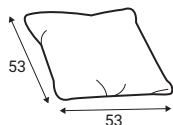

Chilux

Chilux

Comfort

Extra dimensions

depth of seat

depth of seat without back cushions

Legs

W17,
Solid wood, painted black

Pillow D1

Pillow D2

Pillow D3

Pillow D5

Pillow D18

GRAFU reserves the right to change construction of products and components used due to improving durability of product and customer satisfaction without any further notice. Upholstered furniture is handmade using soft materials there fore measurements may vary up to +/- 3cm. Slight colour variations may occur between production batches. For technological reasons variations in color shades are acceptable.