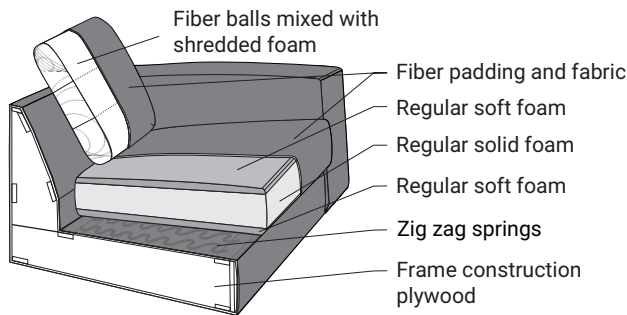

Chilux

Chilux

Comfort

Extra dimensions

depth of seat

depth of seat without back cushions

Legs

W17,
Solid wood, painted black

Accessories

Footstool F5

Neckrest

Neckrest EV

Back cushion options

Standard back cushion

Standard EV back cushion
EV back cushions with 30mm FR seam

Decorative pillows

Pillow D1

Pillow D2

Pillow D3

Pillow D5

Pillow D18

GRAFU reserves the right to change construction of products and components used due to improving durability of product and customer satisfaction without any further notice. Upholstered furniture is handmade using soft materials there fore measurements may vary up to +/- 3cm. Slight colour variations may occur between production batches. For technological reasons variations in color shades are acceptable.