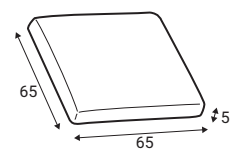

Pillow D1

Pillow D2

Pillow D3

Pillow D5

Pillow D18

GRAFU reserves the right to change construction of products and components used due to improving durability of product and customer satisfaction without any further notice. Upholstered furniture is handmade using soft materials there fore measurements may vary up to +/- 3cm. Slight colour variations may occur between production batches. For technological reasons variations in color shades are acceptable.

Chilux

Deco EV pillows

Pillow D1 FS

Pillow D2 FS

Pillow D3 FS

Pillow D5 FS

EV back cushions with 30mm FR seam

Standard sets