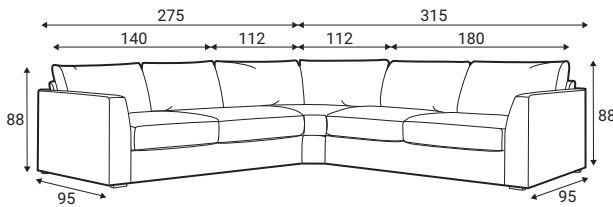

1L - left

1XR - right

1XL - left

2R - right

2L - left

GRAFU reserves the right to change construction of products and components used due to improving durability of product and customer satisfaction without any further notice. Upholstered furniture is handmade using soft materials there fore measurements may vary up to +/- 3cm. Slight colour variations may occur between production batches. For technological reasons variations in color shades are acceptable.

Chilux

Standard sets

3R - right

3L - left

5R - right

5L - left

61 - symmetrical

66 - symmetrical

21R - right

21L - left

8 - symmetrical

23 - symmetrical

Furniture features in symbols

- Seat and back cushions are loose from the frame.

- Fabric

- Removable cover for loose cushions.
(For maintenance please check fabric information.)