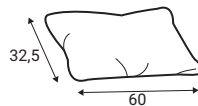

Chilux

Chilux

Comfort

Extra dimensions

depth of seat

depth of seat without back cushions

Legs

W17,
Solid wood, painted black

Pillow D1

Pillow D2

Pillow D3

Pillow D5

Pillow D18

GRAFU reserves the right to change construction of products and components used due to improving durability of product and customer satisfaction without any further notice. Upholstered furniture is handmade using soft materials there fore measurements may vary up to +/- 3cm. Slight colour variations may occur between production batches. For technological reasons variations in color shades are acceptable.