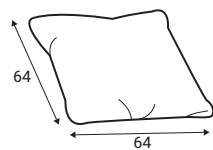

Chilux

Chilux

Comfort

Extra dimensions

depth of seat

depth of seat without back cushions

Legs

W17,
Solid wood, painted black

Pillow D1

Pillow D2

Pillow D3

Pillow D5

Pillow D18

GRAFU reserves the right to change construction of products and components used due to improving durability of product and customer satisfaction without any further notice. Upholstered furniture is handmade using soft materials there fore measurements may vary up to +/- 3cm. Slight colour variations may occur between production batches. For technological reasons variations in color shades are acceptable.