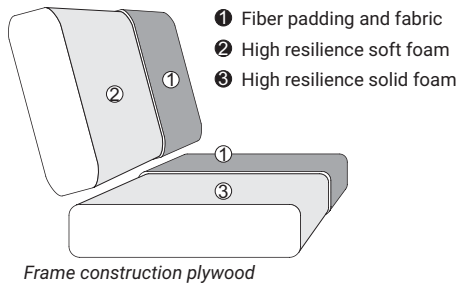

Oro

Comfort

Extra dimensions

Modules

- recliner
 - manual

Furniture features in symbols

- Seat and back cushions are fixed to the frame.

- Fabric

- Modular system

- Recliner sofa

- Removable cover for loose cushions.
(For maintenance please check fabric information.)