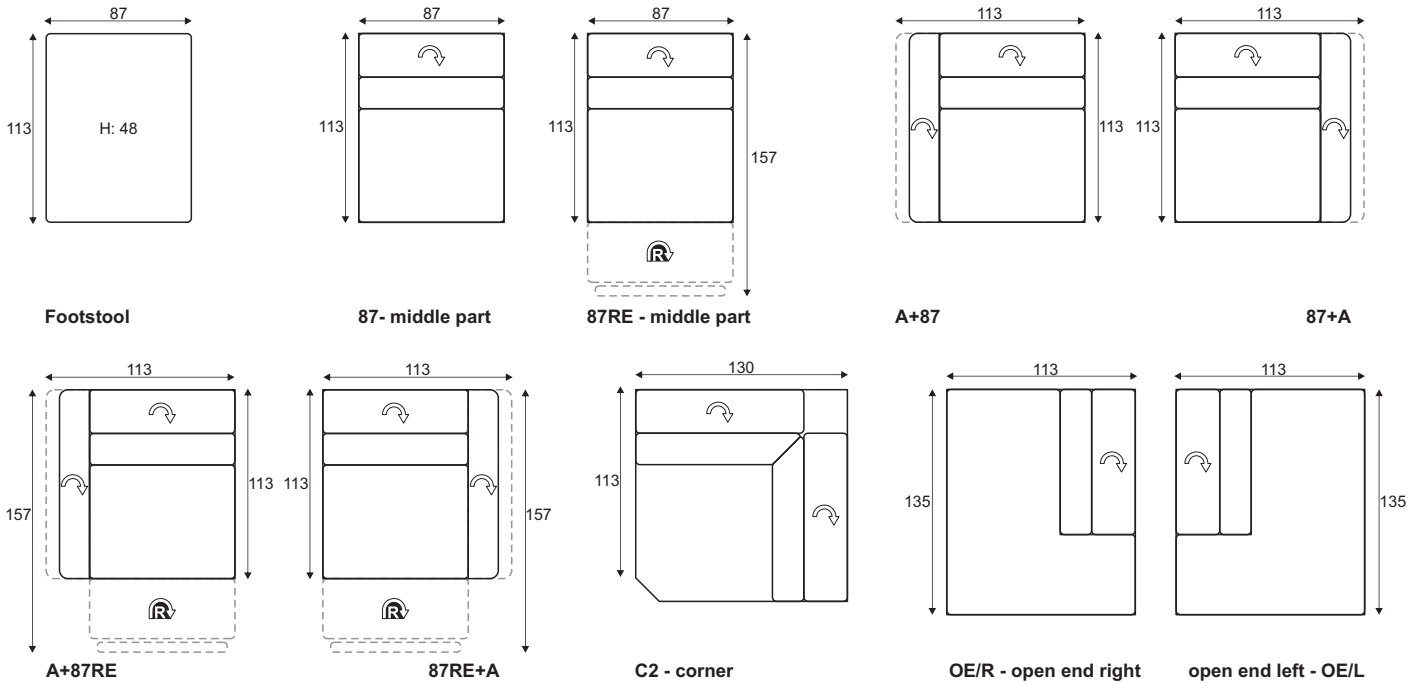

Oro

Comfort

Extra dimensions

Modules

- recliner
 - manual

Furniture features in symbols

- Seat and back cushions are fixed to the frame.

- Fabric