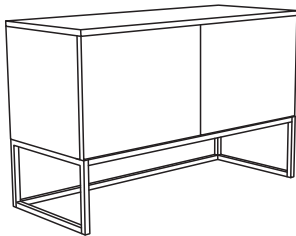

- Body 19 mm Oak veneered MDF
- Top 26 mm Oak veneered MDF
- Metal frame 20x20x1,5 mm square tube.

Possible colours

White

Mocca

Black