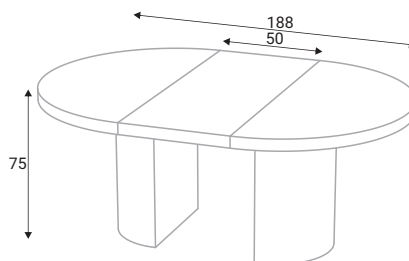

## Articles

Coffee Table D77

Coffee Table D100

Extension D120

Extension D138

Dining table D120

Dining table D120 + Extension (120x50)

Dining table D120 + 2 x Extension (120x50)

Dining table D138

Dining table D138 + Extension (138x50)

Dining table D138 + 2 x Extension (138x50)

GRAFU reserves the right to change construction of products and components used due to improving durability of product and customer satisfaction without any further notice. Upholstered furniture is handmade using soft materials there fore measurements may vary up to +/- 3cm. Slight colour variations may occur between production batches. For technological reasons variations in color shades are acceptable.

## Specification

- Body 19 mm Oak veneered MDF
- Top 26 mm Oak veneered MDF
- Metal frame 20x20x1,5 mm square tube.