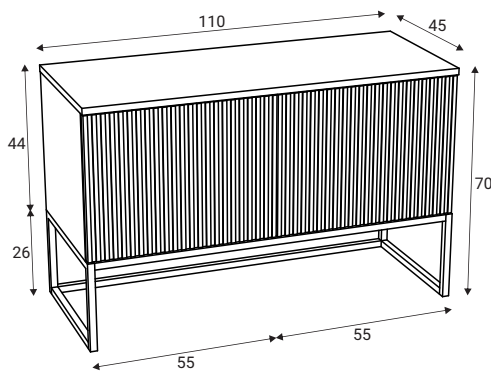

Articles

Cabinet 2 doors