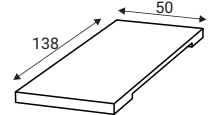

## Articles

Coffee Table D77

Coffee Table D100

Extension D120

Extension D138

Dining table D120

Dining table D120 + Extension (120x50)

Dining table D120 + 2 x Extension (120x50)

Dining table D138

Dining table D138 + Extension (138x50)

Dining table D138 + 2 x Extension (138x50)

GRAFU reserves the right to change construction of products and components used due to improving durability of product and customer satisfaction without any further notice. Upholstered furniture is handmade using soft materials there fore measurements may vary up to +/- 3cm. Slight colour variations may occur between production batches. For technological reasons variations in color shades are acceptable.