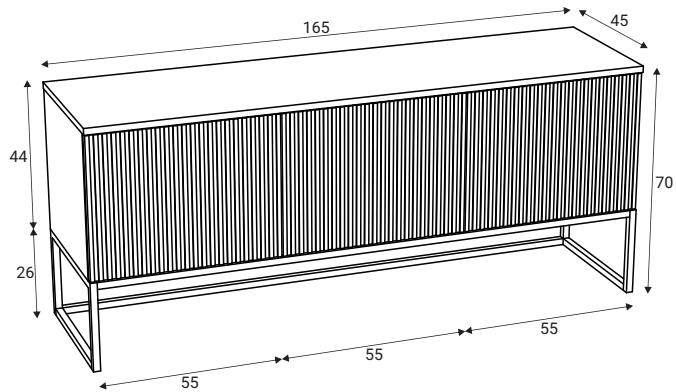

Cabinet 3 doors