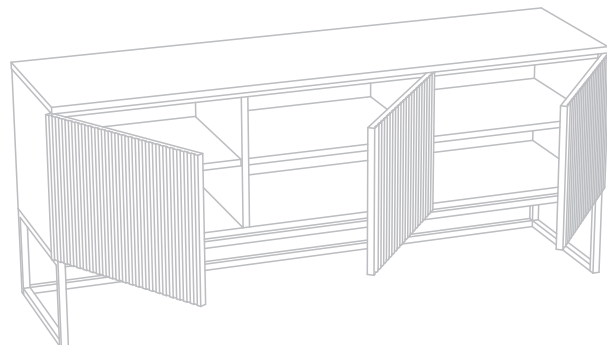

Furniture features in symbols

- Oak veneered MDF.

- Pöttker table extension slides.

- TIP-ON opening system for handle-less doors or drawers

- Hinges and drawer runners from BLUM

GRAFU reserves the right to change construction of products and components used due to improving durability of product and customer satisfaction without any further notice. Upholstered furniture is handmade using soft materials there fore measurements may vary up to +/- 3cm. Slight colour variations may occur between production batches. For technological reasons variations in color shades are acceptable.