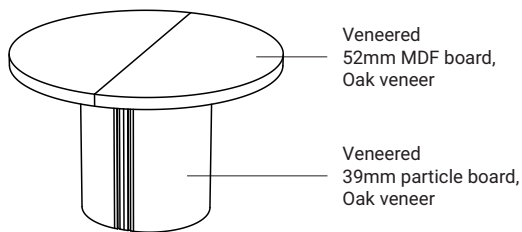

Visby

Specification

Possible colours

White

Mocca

Black

Articles

GRAFU reserves the right to change construction of products and components used due to improving durability of product and customer satisfaction without any further notice. Upholstered furniture is handmade using soft materials there fore measurements may vary up to +/- 3cm. Slight colour variations may occur between production batches. For technological reasons variations in color shades are acceptable.