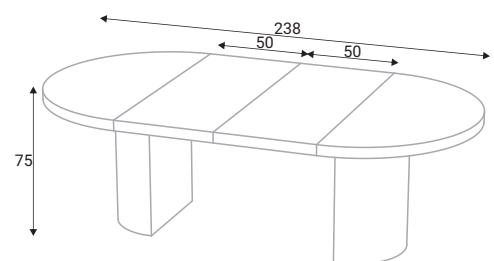

## Articles

Coffee Table D77

Coffee Table D100

Extension D120

Extension D138

Dining table D120

Dining table D120 + Extension (120x50)

Dining table D120 + 2 x Extension (120x50)

Dining table D138

Dining table D138 + Extension (138x50)

Dining table D138 + 2 x Extension (138x50)

GRAFU reserves the right to change construction of products and components used due to improving durability of product and customer satisfaction without any further notice. Upholstered furniture is handmade using soft materials there fore measurements may vary up to +/- 3cm. Slight colour variations may occur between production batches. For technological reasons variations in color shades are acceptable.

## Specification

- Body 19 mm Oak veneered MDF
- Top 26 mm Oak veneered MDF
- Metal frame 20x20x1,5 mm square tube.