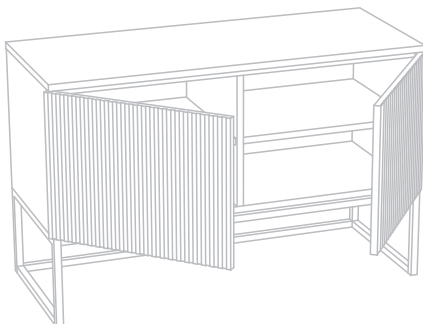

Furniture features in symbols

- Oak veneered MDF.

- Pöttker table extension slides.

- TIP-ON opening system for handle-less doors or drawers

- Hinges and drawer runners from BLUM

GRAFU reserves the right to change construction of products and components used due to improving durability of product and customer satisfaction without any further notice. Upholstered furniture is handmade using soft materials there fore measurements may vary up to +/- 3cm. Slight colour variations may occur between production batches. For technological reasons variations in color shades are acceptable.