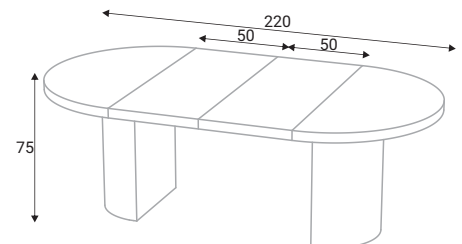

## Articles

Coffee Table D77

Coffee Table D100

Extension D120

Extension D138

Dining table D120

Dining table D120 + Extension (120x50)

Dining table D120 + 2 x Extension (120x50)

Dining table D138

Dining table D138 + Extension (138x50)

Dining table D138 + 2 x Extension (138x50)

GRAFU reserves the right to change construction of products and components used due to improving durability of product and customer satisfaction without any further notice. Upholstered furniture is handmade using soft materials there fore measurements may vary up to +/- 3cm. Slight colour variations may occur between production batches. For technological reasons variations in color shades are acceptable.

## Specification

- Body 19 mm Oak veneered MDF
- Top 26 mm Oak veneered MDF
- Metal frame 20x20x1,5 mm square tube.