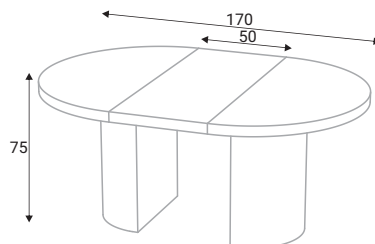

## Articles

Coffee Table D77

Coffee Table D100

Extension D120

Extension D138

Dining table D120

Dining table D120 + Extension (120x50)

Dining table D120 + 2 x Extension (120x50)

Dining table D138

Dining table D138 + Extension (138x50)

Dining table D138 + 2 x Extension (138x50)

GRAFU reserves the right to change construction of products and components used due to improving durability of product and customer satisfaction without any further notice. Upholstered furniture is handmade using soft materials there fore measurements may vary up to +/- 3cm. Slight colour variations may occur between production batches. For technological reasons variations in color shades are acceptable.

## Specification

- Body 19 mm Oak veneered MDF
- Top 26 mm Oak veneered MDF
- Metal frame 20x20x1,5 mm square tube.