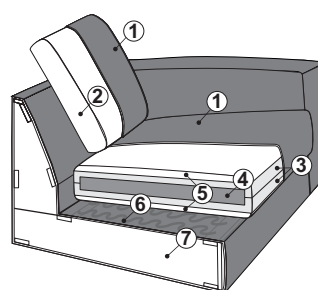

Dante

Dante

Choose comfort

Premium

- ① Fabric
- ② Fiber balls
- ③ Regular soft foam
- ④ High resilience solid foam
- ⑤ Fiber padding
- ⑥ Zig zag springs
- ⑦ Frame construction plywood

Luxury

- ① Fabric
- ② Fiber balls mixed with feathers
- ③ Regular soft foam
- ④ High resilience solid foam
- ⑤ Fiber balls mixed with feathers
- ⑥ Zig zag springs
- ⑦ Frame construction plywood

Choose sewing

Standard

French seam

Extra dimensions

depth of seat

depth of seat
without back
cushions

Legs

Accessories

Footstool 100x70

Footstool 120x90

Dante

Standard sets

Furniture features in symbols

- Seat and back cushions are loose from the frame.

- Fabric

- Removable cover for loose cushions.
(For maintenance please check fabric information.)