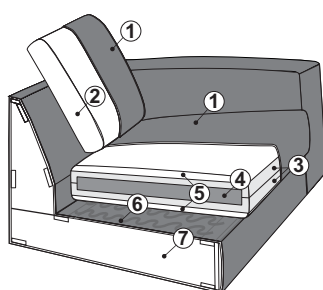

Choose comfort

Premium