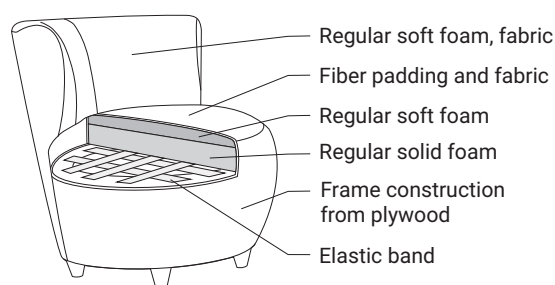

BOSS

BOSS

Comfort

Legs

Veneered MDF colours

Chipboard colours

Articles

Furniture features in symbols

- Seat and back cushions are fixed to the frame.

- Melamine

- Fabric

- Oak veneered MDF.

GRAFU reserves the right to change construction of products and components used due to improving durability of product and customer satisfaction without any further notice. Upholstered furniture is handmade using soft materials there fore measurements may vary up to +/- 3cm. Slight colour variations may occur between production batches. For technological reasons variations in color shades are acceptable.