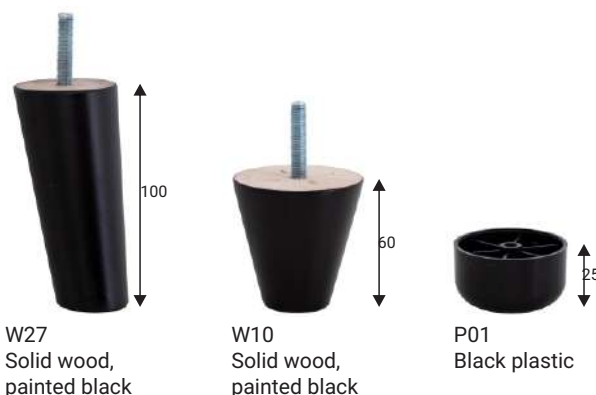

BOSS

BOSS

Comfort

Legs

Veneered MDF colours

Chipboard colours

Articles

Furniture features in symbols

- Seat and back cushions are fixed to the frame.

- Melamine

- Fabric

- Oak veneered MDF.

GRAFU reserves the right to change construction of products and components used due to improving durability of product and customer satisfaction without any further notice. Upholstered furniture is handmade using soft materials there fore measurements may vary up to +/- 3cm. Slight colour variations may occur between production batches. For technological reasons variations in color shades are acceptable.