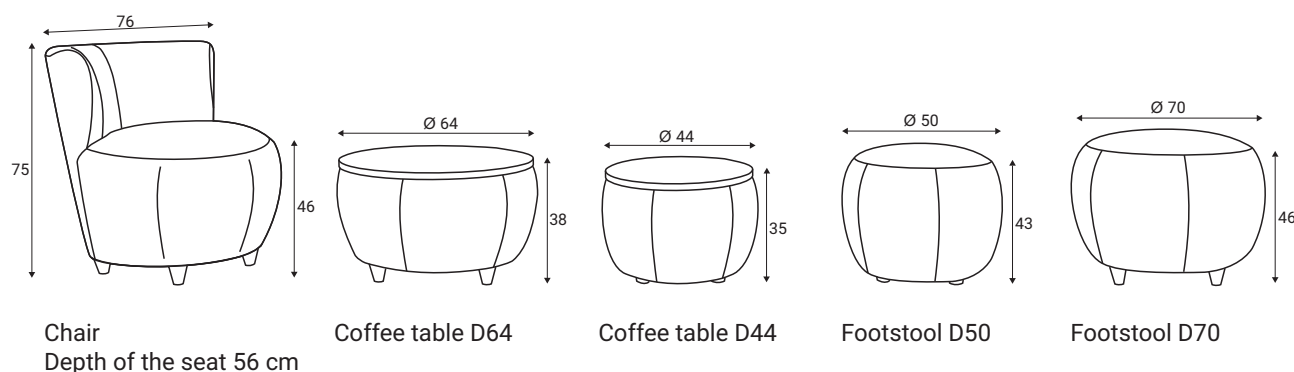

BOSS

BOSS

Comfort

Legs

Veneered MDF colours

Chipboard colours

Articles

Furniture features in symbols

- Seat and back cushions are fixed to the frame.

- Melamine

- Fabric

- Oak veneered MDF.

GRAFU reserves the right to change construction of products and components used due to improving durability of product and customer satisfaction without any further notice. Upholstered furniture is handmade using soft materials there fore measurements may vary up to +/- 3cm. Slight colour variations may occur between production batches. For technological reasons variations in color shades are acceptable.