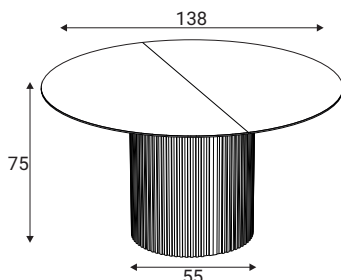

Sima

PÖTTKER

Specification

Veneered
MDF board, Oak veneer
coffee 19mm,
dining 26mm

Pöttker
table extension
slides.

Veneered
39mm particle board,
Oak veneer

Possible colours

White

Mocca

Black

Articles

Coffee Table D77xH38

Coffee Table D100xH38

Coffee Table D100xH50

Extension D120

Extension D138

Dining table D120(220max)

Dining table D138(238max)

Furniture features in symbols

- Veneered MDF.

- Pöttker table extension slides.