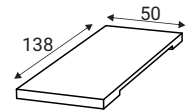

Sima

PÖTTKER

Specification

Veneered
MDF board, Oak veneer
coffee 19mm,
dining 26mm

Pöttker
table extension
slides.

Veneered
39mm particle board,
Oak veneer

Possible colours

White

Mocca

Black

Articles

Coffee Table D77xH38

Coffee Table D100xH38

Coffee Table D100xH50

Extension D120

Extension D138

Dining table D120(220max)

Dining table D138(238max)

Furniture features in symbols

- Veneered MDF.

- Pöttker table extension slides.