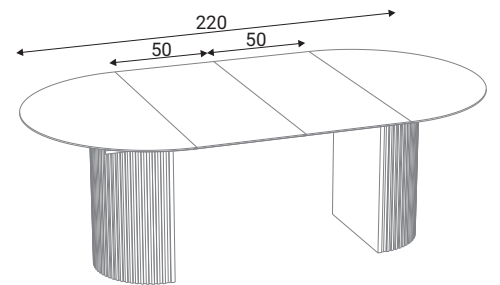

Sima

PÖTTKER

Specification

Veneered
MDF board, Oak veneer
coffee 19mm,
dining 26mm

Pöttker
table extension
slides.

Veneered
39mm particle board,
Oak veneer

Possible colours

White

Mocca

Black

Articles

Coffee Table D77xH38

Coffee Table D100xH38

Coffee Table D100xH50

Extension D120

Extension D138

Dining table D120(220max)

Dining table D138(238max)

Furniture features in symbols

- Veneered MDF.

- Pöttker table extension slides.