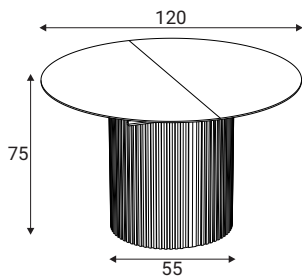

Sima

PÖTTKER

Specification

Veneered
MDF board, Oak veneer
coffee 19mm,
dining 26mm

Pöttker
table extension
slides.

Veneered
39mm particle board,
Oak veneer

Possible colours

White

Mocca

Black

Articles

Coffee Table D77xH38

Coffee Table D100xH38

Coffee Table D100xH50

Extension D120

Extension D138

Dining table D120(220max)

Dining table D138(238max)

Furniture features in symbols

- Veneered MDF.

- Pöttker table extension slides.