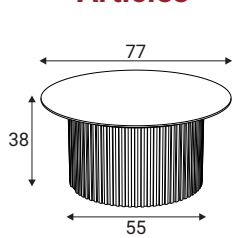

Sima

PÖTTKER

Specification

Veneered
MDF board, Oak veneer
coffee 19mm,
dining 26mm

Pöttker
table extension
slides.

Veneered
39mm particle board,
Oak veneer

Possible colours

White

Mocca

Black

Articles

Coffee Table D77xH38

Coffee Table D100xH38

Coffee Table D100xH50

Extension D120

Extension D138

Dining table D120(220max)

Dining table D138(238max)

Furniture features in symbols

- Veneered MDF.

- Pöttker table extension slides.