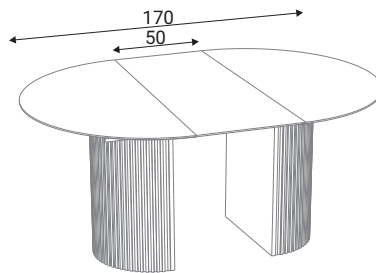

Sima

PÖTTKER

Specification

Veneered
MDF board, Oak veneer
coffee 19mm,
dining 26mm

Pöttker
table extension
slides.

Veneered
39mm particle board,
Oak veneer

Possible colours

White

Mocca

Black

Articles

Coffee Table D77xH38

Coffee Table D100xH38

Coffee Table D100xH50

Extension D120

Extension D138

Dining table D120(220max)

Dining table D138(238max)

Furniture features in symbols

- Veneered MDF.

- Pöttker table extension slides.