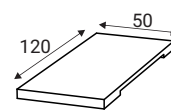

Mocca

Black

Articles

Coffee Table D77xH38

Coffee Table D100xH38

Coffee Table D100xH50

Extension D120

Extension D138

Dining table D120(220max)

Dining table D138(238max)

Furniture features in symbols

- Veneered MDF.

- Pöttker table extension slides.