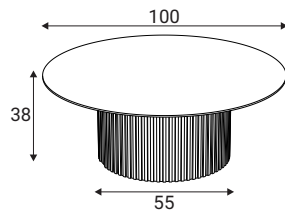

Sima

PÖTTKER

Specification

Veneered
MDF board, Oak veneer
coffee 19mm,
dining 26mm

Pöttker
table extension
slides.

Veneered
39mm particle board,
Oak veneer

Possible colours

White

Mocca

Black

Articles

Coffee Table D77xH38

Coffee Table D100xH38

Coffee Table D100xH50

Extension D120

Extension D138

Dining table D120(220max)

Dining table D138(238max)

Furniture features in symbols

- Veneered MDF.

- Pöttker table extension slides.