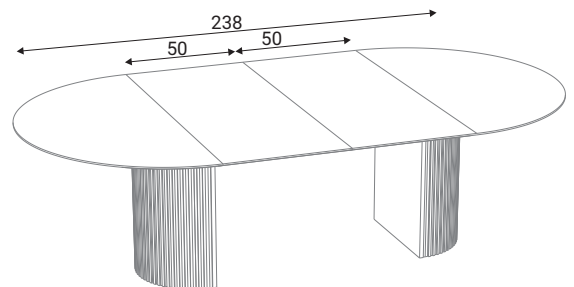

Sima

PÖTTKER

Specification

Veneered
MDF board, Oak veneer
coffee 19mm,
dining 26mm

Pöttker
table extension
slides.

Veneered
39mm particle board,
Oak veneer

Possible colours

White

Mocca

Black

Articles

Coffee Table D77xH38

Coffee Table D100xH38

Coffee Table D100xH50

Extension D120

Extension D138

Dining table D120(220max)

Dining table D138(238max)

Furniture features in symbols

- Veneered MDF.

- Pöttker table extension slides.