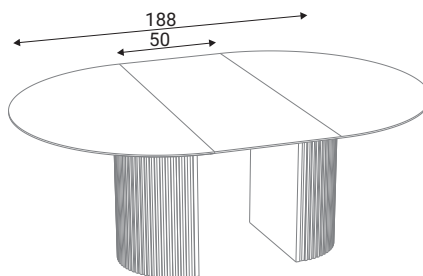

Sima

PÖTTKER

Specification

Veneered
MDF board, Oak veneer
coffee 19mm,
dining 26mm

Pöttker
table extension
slides.

Veneered
39mm particle board,
Oak veneer

Possible colours

White

Mocca

Black

Articles

Coffee Table D77xH38

Coffee Table D100xH38

Coffee Table D100xH50

Extension D120

Extension D138

Dining table D120(220max)

Dining table D138(238max)

Furniture features in symbols

- Veneered MDF.

- Pöttker table extension slides.