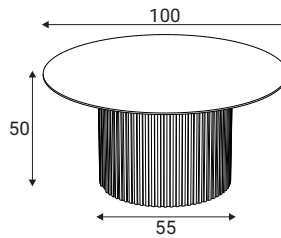

Sima

PÖTTKER

Specification

Veneered
MDF board, Oak veneer
coffee 19mm,
dining 26mm

Pöttker
table extension
slides.

Veneered
39mm particle board,
Oak veneer

Possible colours

White

Mocca

Black

Articles

Coffee Table D77xH38

Coffee Table D100xH38

Coffee Table D100xH50

Extension D120

Extension D138

Dining table D120(220max)

Dining table D138(238max)

Furniture features in symbols

- Veneered MDF.

- Pöttker table extension slides.