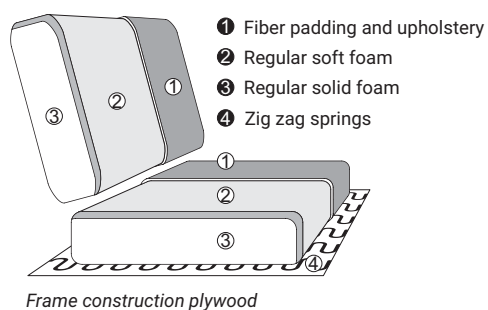

Sori

Sori

Comfort

Extra dimensions

Modules

Furniture features in symbols

- Seat and back cushions are fixed to the frame.

- Modular system

- Fabric

GRAFU reserves the right to change construction of products and components used due to improving durability of product and customer satisfaction without any further notice. Upholstered furniture is handmade using soft materials there fore measurements may vary up to +/- 3cm. Slight colour variations may occur between production batches. For technological reasons variations in color shades are acceptable.