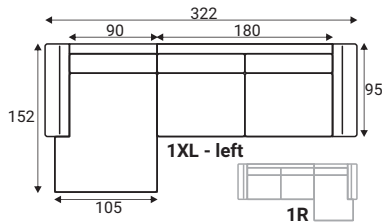

Meridiani

Meridiani

Comfort

Extra dimensions

Legs

Choose armrest

A25

A20

GRAFU reserves the right to change construction of products and components used due to improving durability of product and customer satisfaction without any further notice. Upholstered furniture is handmade using soft materials there fore measurements may vary up to +/- 3cm. Slight colour variations may occur between production batches. For technological reasons variations in color shades are acceptable.

Meridiani

Standard sets

Dimensions with A25 armrest

Furniture features in symbols

- Seat and back cushions are loose from the frame.

- Fabric

- Removable cover for loose cushions.
(For maintenance please check fabric information.)