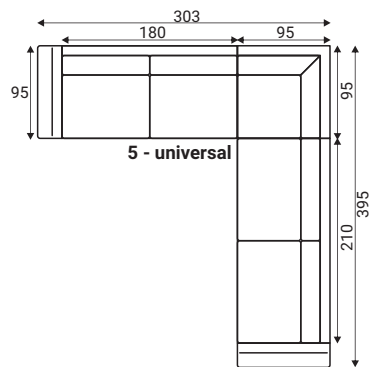

Meridiani

Meridiani

Comfort

Extra dimensions

Legs

Choose armrest

A25

A20

Meridiani

Standard sets

Dimensions with A25 armrest

Furniture features in symbols

- Seat and back cushions are loose from the frame.

- Fabric

- Removable cover for loose cushions.
(For maintenance please check fabric information.)