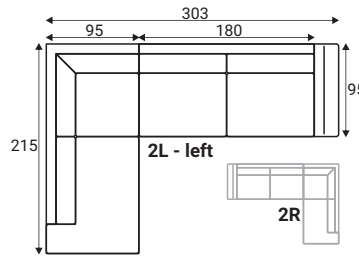

Meridiani

Meridiani

Comfort

Extra dimensions

Legs

Choose armrest

A25

A20

Meridiani

Standard sets

Dimensions with A25 armrest

Furniture features in symbols

- Seat and back cushions are loose from the frame.

- Fabric

- Removable cover for loose cushions.
(For maintenance please check fabric information.)