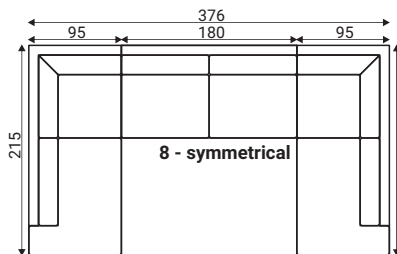

Meridiani

Meridiani

Comfort

Extra dimensions

Legs

Choose armrest

A25

A20

Meridiani

Standard sets

Dimensions with A25 armrest

Furniture features in symbols

- Seat and back cushions are loose from the frame.

- Fabric

- Removable cover for loose cushions.
(For maintenance please check fabric information.)