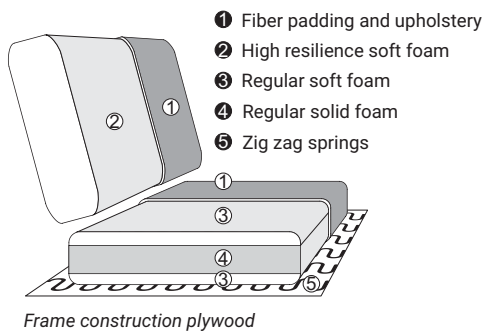

Meridiani

Meridiani

Comfort

Extra dimensions

Legs

Choose armrest

A25

A20

GRAFU reserves the right to change construction of products and components used due to improving durability of product and customer satisfaction without any further notice. Upholstered furniture is handmade using soft materials there fore measurements may vary up to +/- 3cm. Slight colour variations may occur between production batches. For technological reasons variations in color shades are acceptable.

Meridiani

Standard sets

Dimensions with A25 armrest

Furniture features in symbols

- Seat and back cushions are loose from the frame.

- Fabric

- Removable cover for loose cushions.
(For maintenance please check fabric information.)