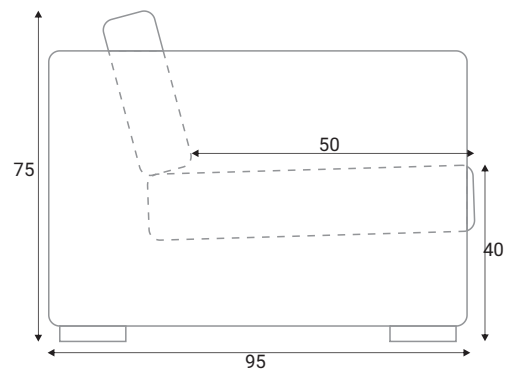

Meridiani

Meridiani

Comfort

Extra dimensions

Legs

Choose armrest

A25

A20

Meridiani

Standard sets

Dimensions with A25 armrest

Furniture features in symbols

- Seat and back cushions are loose from the frame.

- Fabric

- Removable cover for loose cushions.
(For maintenance please check fabric information.)