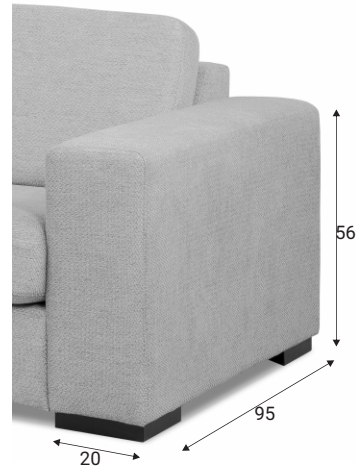

Meridiani

Meridiani

Comfort

Extra dimensions

Legs

Choose armrest

A25

A20

GRAFU reserves the right to change construction of products and components used due to improving durability of product and customer satisfaction without any further notice. Upholstered furniture is handmade using soft materials there fore measurements may vary up to +/- 3cm. Slight colour variations may occur between production batches. For technological reasons variations in color shades are acceptable.

Meridiani

Standard sets

Dimensions with A25 armrest

Furniture features in symbols

- Seat and back cushions are loose from the frame.

- Fabric

- Removable cover for loose cushions.
(For maintenance please check fabric information.)