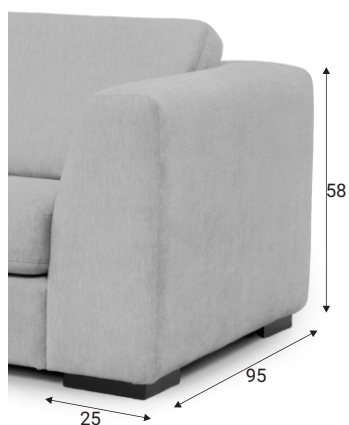

Meridiani

Meridiani

Comfort

Extra dimensions

Legs

Choose armrest

A25

A20

GRAFU reserves the right to change construction of products and components used due to improving durability of product and customer satisfaction without any further notice. Upholstered furniture is handmade using soft materials there fore measurements may vary up to +/- 3cm. Slight colour variations may occur between production batches. For technological reasons variations in color shades are acceptable.

Meridiani

Standard sets

Dimensions with A25 armrest

Furniture features in symbols

- Seat and back cushions are loose from the frame.

- Fabric

- Removable cover for loose cushions.
(For maintenance please check fabric information.)