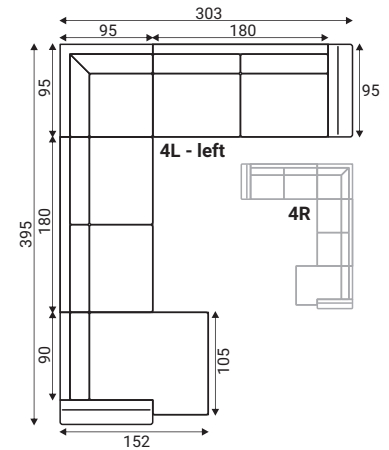

Meridiani

Meridiani

Comfort

Extra dimensions

Legs

Choose armrest

A25

A20

Meridiani

Standard sets

Dimensions with A25 armrest

Furniture features in symbols

- Seat and back cushions are loose from the frame.

- Fabric

- Removable cover for loose cushions.
(For maintenance please check fabric information.)