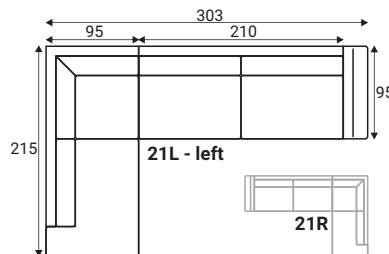

Meridiani

Meridiani

Comfort

Extra dimensions

Legs

Choose armrest

A25

A20

Meridiani

Standard sets

Dimensions with A25 armrest

Furniture features in symbols

- Seat and back cushions are loose from the frame.

- Fabric

- Removable cover for loose cushions.
(For maintenance please check fabric information.)