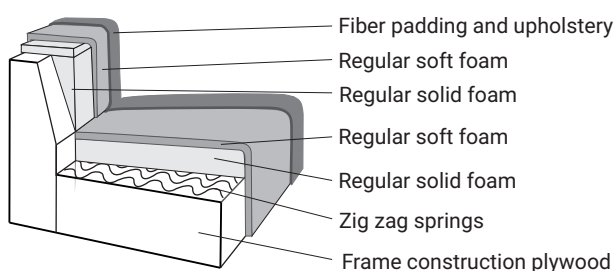

Comfort

Extra dimensions