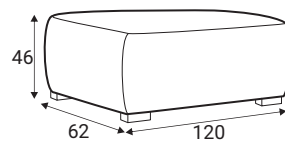

W36, smoked oak

W36, painted black

P03, Black

Sofa-bed

Footstool 120x62

Footstool 97x75 SB

Furniture features in symbols

- Loose back and fixed seat.