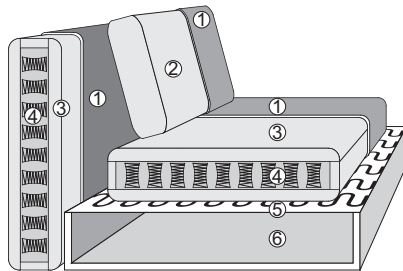

Restin

Restin

Comfort

- ① Fiber padding and fabric
- ② Fiber balls mixed with shredded foam
- ③ Regular solid foam
- ④ Pocket springs
- ⑤ Zig zag springs
- ⑥ Storage box

Frame construction plywood

Legs

W36, white oak

W36, smoked oak

W36, painted black

P03, Black

Sofa-bed

Footstool 120x62

Footstool 97x75 SB

Furniture features in symbols

- Loose back and fixed seat.

- Fabric

- Removable cover for loose cushions.
(For maintenance please check fabric information.)

- Sofa bed, sleeping mechanism

GRAFU reserves the right to change construction of products and components used due to improving durability of product and customer satisfaction without any further notice. Upholstered furniture is handmade using soft materials there fore measurements may vary up to +/- 3cm. Slight colour variations may occur between production batches. For technological reasons variations in color shades are acceptable.