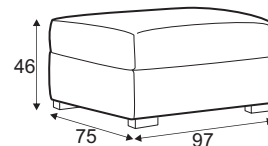

W36, smoked oak

W36, painted black

P03, Black

Sofa-bed

Footstool 120x62

Footstool 97x75 SB

Furniture features in symbols

- Loose back and fixed seat.