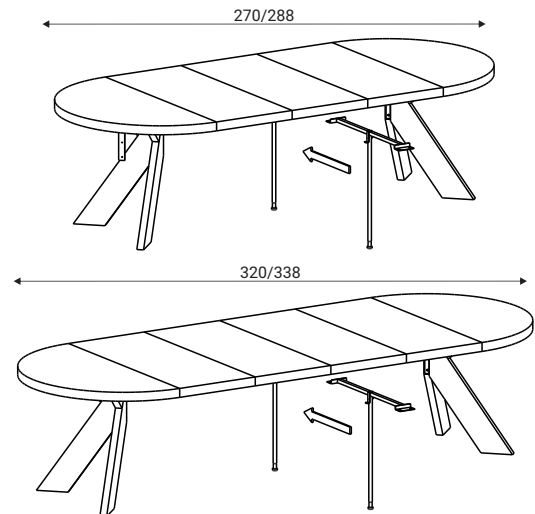

## Articles

GUEST dining table D120(320max)  
extendable, cross X legs, black

Extension (120x50) for  
GUEST dining table  
D120(320max), black

GUEST dining table D138(388max)  
extendable, cross X legs, black

Extension (138x50) for  
GUEST dining table  
D138(388max), black

Support leg for GUEST  
dining table D120(320max)  
D138(388), black

Extensions are stored separately  
from the table

The supporting leg is used  
from 2 extensions