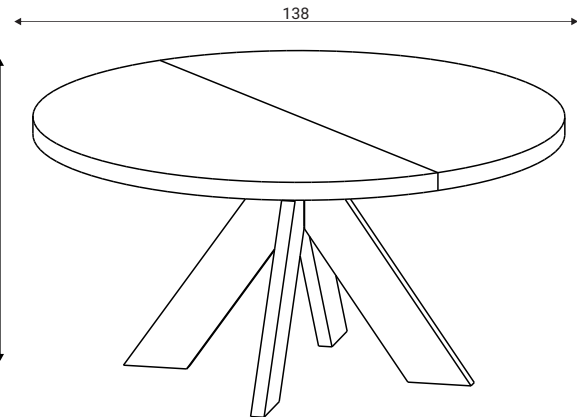

GUEST dining table D138(188)  
with 1 extension, cross X legs, black

GRAFU reserves the right to change construction of products and components used due to improving durability of product and customer satisfaction without any further notice. Upholstered furniture is handmade using soft materials there fore measurements may vary up to +/- 3cm. Slight colour variations may occur between production batches. For technological reasons variations in color shades are acceptable.

## Articles

GUEST dining table D120(320max)  
extendable, cross X legs, black

Extension (120x50) for  
GUEST dining table  
D120(320max), black

GUEST dining table D138(388max)  
extendable, cross X legs, black

Extension (138x50) for  
GUEST dining table  
D138(388max), black

Support leg for GUEST  
dining table D120(320max)  
D138(388), black

Extensions are stored separately  
from the table

The supporting leg is used  
from 2 extensions