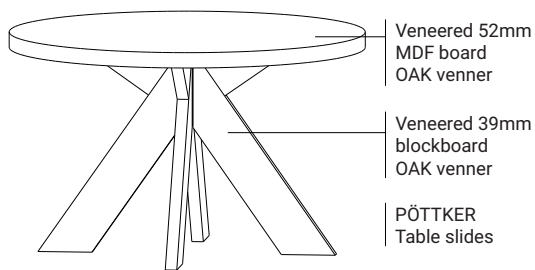

Wilma

Specification

Possible colours

Articles

GUEST dining table D120(170)
with 1 extension, cross X legs, black

Extensions are stored inside table

GUEST dining table D138(188)
with 1 extension, cross X legs, black

GRAFU reserves the right to change construction of products and components used due to improving durability of product and customer satisfaction without any further notice. Upholstered furniture is handmade using soft materials there fore measurements may vary up to +/- 3cm. Slight colour variations may occur between production batches. For technological reasons variations in color shades are acceptable.