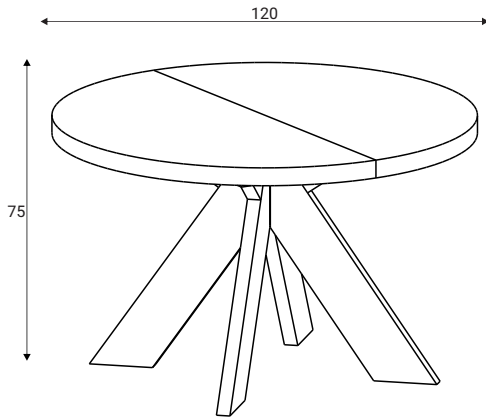

## Articles

GUEST dining table D120  
cross X legs, black

GUEST dining table D138  
cross X legs, black

GUEST dining table D120(170)  
with 1 extension, cross X legs, black

Extensions are stored inside table

## Articles

GUEST dining table D120(320max)  
extendable, cross X legs, black

Extension (120x50) for  
GUEST dining table  
D120(320max), black

GUEST dining table D138(388max)  
extendable, cross X legs, black