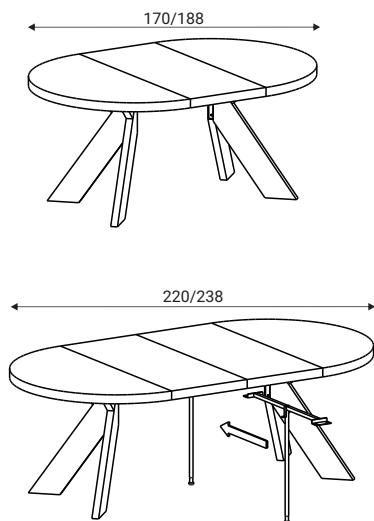

## Articles

GUEST dining table D120(320max)  
extendable, cross X legs, black

Extension (120x50) for  
GUEST dining table  
D120(320max), black

GUEST dining table D138(388max)  
extendable, cross X legs, black

Extension (138x50) for  
GUEST dining table  
D138(388max), black

Support leg for GUEST  
dining table D120(320max)  
D138(388), black

Extensions are stored separately  
from the table

The supporting leg is used  
from 2 extensions