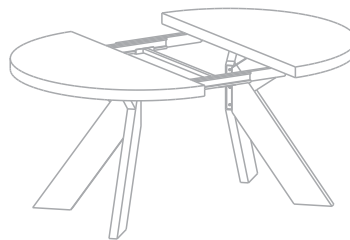

## Articles

GUEST dining table D120(320max)  
extendable, cross X legs, black

Extension (120x50) for  
GUEST dining table  
D120(320max), black

GUEST dining table D138(388max)  
extendable, cross X legs, black

Extension (138x50) for  
GUEST dining table  
D138(388max), black

Support leg for GUEST  
dining table D120(320max)  
D138(388), black

Extensions are stored separately  
from the table

The supporting leg is used  
from 2 extensions