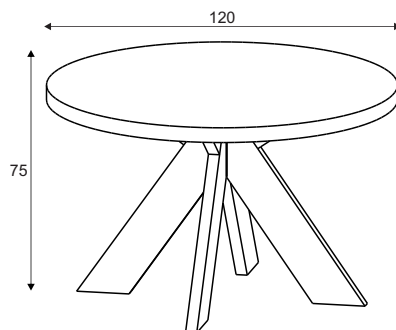

Articles

GUEST dining table D120
cross X legs, black