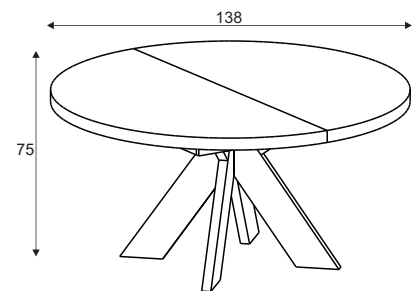

## Articles

GUEST dining table D120  
cross X legs, black

GUEST dining table D138  
cross X legs, black

GUEST dining table D120(170)  
with 1 extension, cross X legs, black

Extensions are stored inside table

GUEST dining table D138(188)  
with 1 extension, cross X legs, black

GRAFU reserves the right to change construction of products and components used due to improving durability of product and customer satisfaction without any further notice. Upholstered furniture is handmade using soft materials there fore measurements may vary up to +/- 3cm. Slight colour variations may occur between production batches. For technological reasons variations in color shades are acceptable.