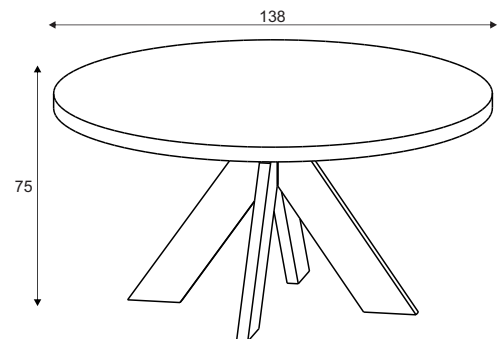

GUEST dining table D138
cross X legs, black