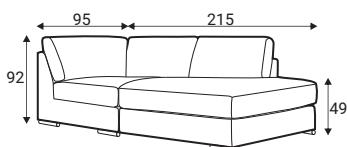

OC/R - right