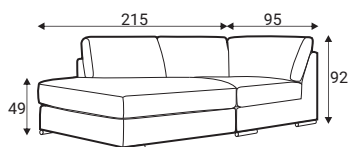

Modules

OC/L - left