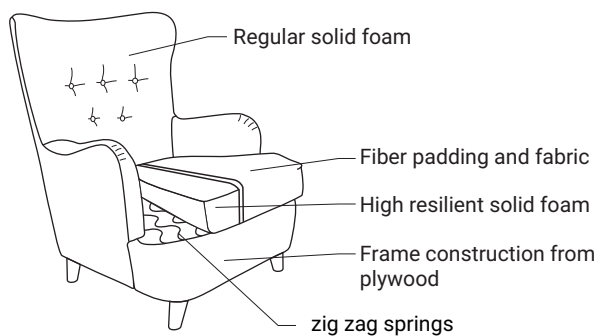

## Legs

- Piping on the seats
- Depth of the seat 60cm

Leg W12, H-100  
Black