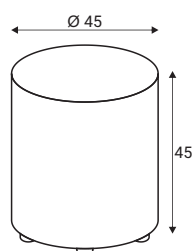

Baxter

Baxter

Comfort

Legs

- ① Fiber padding and upholstery
- ② Regular solid foam

Frame construction plywood

P01,
Black plastic

Comfort

Footstool D110xH45

Footstool D45xH45

Footstool D75xH35

Furniture features in symbols

- Seat and back cushions are fixed to the frame.

- Fabric