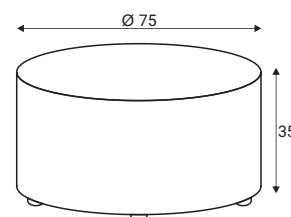

Baxter

Baxter

Comfort

Legs

- ① Fiber padding and upholstery
- ② Regular solid foam

Frame construction plywood

P01,
Black plastic

Comfort

Footstool D110xH45

Footstool D45xH45

Footstool D75xH35

Furniture features in symbols

- Seat and back cushions are fixed to the frame.

- Fabric