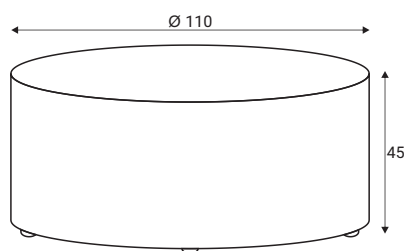

Baxter

Baxter

Comfort

Legs

- ① Fiber padding and upholstery
- ② Regular solid foam

Frame construction plywood

P01,
Black plastic

Comfort

Footstool D110xH45

Footstool D45xH45

Footstool D75xH35

Furniture features in symbols

- Seat and back cushions are fixed to the frame.

- Fabric