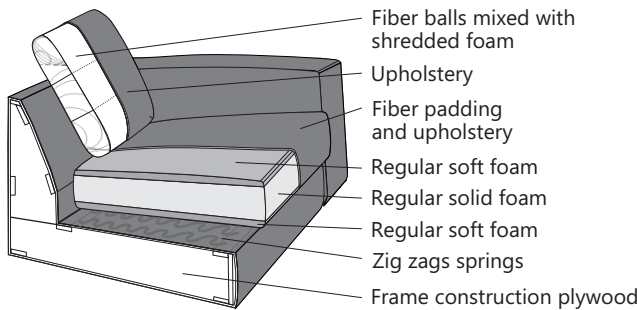

Miami

Miami

Comfort

French seam (2cm) on back cushions

Extra dimensions

depth of seat

depth of seat without back cushions

Legs

Accessories

Footstool F7

Standard sets

1S - seater

2S - seater

3S - seater

2R - right

2L - left