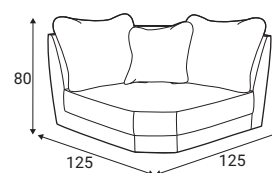

Noi

Comfort

Extra dimensions

depth of seat

depth of seat without back cushions

Legs

Choose seat sewing

Feet P03;
Black plastic

Standard

Piping

Accessories

Footstool 110x110

Footstool 97x60

Sofa table 01

Modules

80 - middle part

C1L or C1R - corner
(left or right indicates the direction of the fabric)

C2L or C2R - corner
(left or right indicates the direction of the fabric)

Noi

Modules

180L(180) - left

180R(180) - right

180L - left

180R - right

180MAXL - left

180MAXR - right

Standard sets

4L (180) - 180/L+C2+180MAX/R

4R (180) - 180MAX/L+C2+180/R

180L+C2R+80+Footstool 97x60

Footstool 97x60 +80+C2L+180R