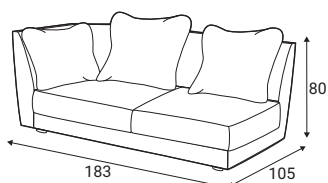

Noi

Comfort

Extra dimensions

depth of seat

depth of seat without back cushions

Legs

Choose seat sewing

Feet P03;
Black plastic

Standard

Piping

Accessories

Footstool 110x110

Footstool 97x60

Sofa table 01

Modules

80 - middle part

C1L or C1R - corner
(left or right indicates the direction of the fabric)

C2L or C2R - corner
(left or right indicates the direction of the fabric)

Noi

Modules

180L(180) - left

180R(180) - right

180L - left

180R - right

180MAXL - left

180MAXR - right

Standard sets

4L (180) - 180/L+C2+180MAX/R

4R (180) - 180MAX/L+C2+180/R

180L+C2R+80+Footstool 97x60

Footstool 97x60 +80+C2L+180R