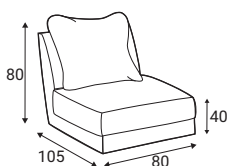

Noi

Comfort

Extra dimensions

depth of seat

depth of seat without back cushions

Legs

Choose seat sewing

Feet P03;
Black plastic

Standard

Piping

Accessories

Footstool 110x110

Footstool 97x60

Sofa table 01

Modules

80 - middle part

C1L or C1R - corner
(left or right indicates the direction of the fabric)

C2L or C2R - corner
(left or right indicates the direction of the fabric)

Noi

Modules

180L(180) - left

180R(180) - right

180L - left

180R - right

180MAXL - left

180MAXR - right

Standard sets

4L (180) - 180/L+C2+180MAX/R

4R (180) - 180MAX/L+C2+180/R

180L+C2R+80+Footstool 97x60

Footstool 97x60 +80+C2L+180R