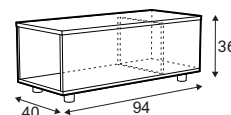

Standard

Piping

Accessories

Footstool 110x110

Footstool 97x60

Sofa table 01

Modules

80 - middle part

C1L or C1R - corner
(left or right indicates the direction of the fabric)

C2L or C2R - corner
(left or right indicates the direction of the fabric)

Noi

Modules

180L(180) - left

180R(180) - right

180L - left