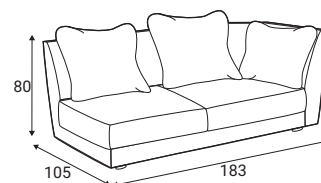

Noi

Comfort

Extra dimensions

depth of seat

depth of seat without back cushions

Legs

Choose seat sewing

Feet P03;
Black plastic

Standard

Piping

Accessories

Footstool 110x110

Footstool 97x60

Sofa table 01

Modules

80 - middle part

C1L or C1R - corner
(left or right indicates the direction of the fabric)

C2L or C2R - corner
(left or right indicates the direction of the fabric)

Noi

Modules

180L(180) - left

180R(180) - right

180L - left

180R - right

180MAXL - left

180MAXR - right

Standard sets

4L (180) - 180/L+C2+180MAX/R

4R (180) - 180MAX/L+C2+180/R

180L+C2R+80+Footstool 97x60

Footstool 97x60 +80+C2L+180R