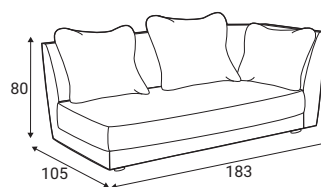

Standard

Piping

Accessories

Footstool 110x110

Footstool 97x60

Sofa table 01

Modules

80 - middle part

C1L or C1R - corner
(left or right indicates the direction of the fabric)

C2L or C2R - corner
(left or right indicates the direction of the fabric)

Noi

Modules

180L(180) - left

180R(180) - right

180L - left

180R - right

180MAXL - left

180MAXR - right

Standard sets

4L (180) - 180/L+C2+180MAX/R

4R (180) - 180MAX/L+C2+180/R

180L+C2R+80+Footstool 97x60

Footstool 97x60 +80+C2L+180R