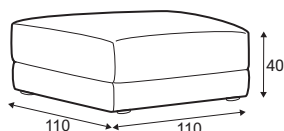

Accessories

Footstool 110x110