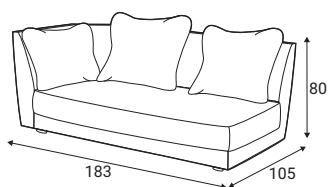

Noi

Comfort

Extra dimensions

depth of seat

depth of seat without back cushions

Legs

Choose seat sewing

Feet P03;
Black plastic

Standard

Piping

Accessories

Footstool 110x110

Footstool 97x60

Sofa table 01

Modules

80 - middle part

C1L or C1R - corner
(left or right indicates the direction of the fabric)

C2L or C2R - corner
(left or right indicates the direction of the fabric)

Noi

Modules

180L(180) - left

180R(180) - right

180L - left

180R - right

180MAXL - left

180MAXR - right

Standard sets

4L (180) - 180/L+C2+180MAX/R

4R (180) - 180MAX/L+C2+180/R

180L+C2R+80+Footstool 97x60

Footstool 97x60 +80+C2L+180R