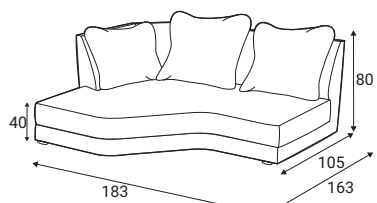

Standard

Piping

Accessories

Footstool 110x110

Footstool 97x60

Sofa table 01

Modules

80 - middle part

C1L or C1R - corner
(left or right indicates the direction of the fabric)

C2L or C2R - corner
(left or right indicates the direction of the fabric)

Noi

Modules

180L(180) - left

180R(180) - right

180L - left

180R - right

180MAXL - left

180MAXR - right

Standard sets

4L (180) - 180/L+C2+180MAX/R

4R (180) - 180MAX/L+C2+180/R

180L+C2R+80+Footstool 97x60

Footstool 97x60 +80+C2L+180R