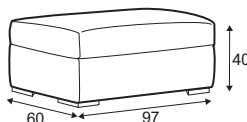

Standard

Piping

Accessories

Footstool 110x110

Footstool 97x60

Sofa table 01

Modules

80 - middle part

C1L or C1R - corner
(left or right indicates the direction of the fabric)

C2L or C2R - corner
(left or right indicates the direction of the fabric)

Noi

Modules

180L(180) - left

180R(180) - right

180L - left