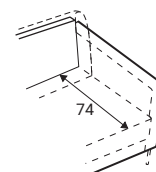

Noi

Comfort

Extra dimensions

depth of seat

depth of seat without back cushions

Legs

Choose seat sewing

Feet P03;
Black plastic

Standard

Piping

Accessories

Footstool 110x110

Footstool 97x60

Sofa table 01

Modules

80 - middle part

C1L or C1R - corner
(left or right indicates the direction of the fabric)

C2L or C2R - corner
(left or right indicates the direction of the fabric)

Noi

Modules

180L(180) - left

180R(180) - right

180L - left

180R - right

180MAXL - left

180MAXR - right

Standard sets

4L (180) - 180/L+C2+180MAX/R

4R (180) - 180MAX/L+C2+180/R

180L+C2R+80+Footstool 97x60

Footstool 97x60 +80+C2L+180R