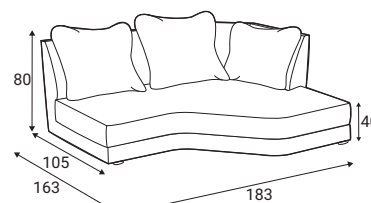

Standard

Piping

Accessories

Footstool 110x110

Footstool 97x60

Sofa table 01

Modules

80 - middle part

C1L or C1R - corner
(left or right indicates the direction of the fabric)

C2L or C2R - corner
(left or right indicates the direction of the fabric)

Noi

Modules

180L(180) - left

180R(180) - right

180L - left

180R - right

180MAXL - left

180MAXR - right

Standard sets

4L (180) - 180/L+C2+180MAX/R

4R (180) - 180MAX/L+C2+180/R

180L+C2R+80+Footstool 97x60

Footstool 97x60 +80+C2L+180R