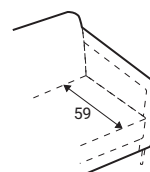

Noi

Comfort

Extra dimensions

depth of seat

depth of seat without back cushions

Legs

Choose seat sewing

Feet P03;
Black plastic

C1L or C1R - corner
(left or right indicates the direction of the fabric)

C2L or C2R - corner
(left or right indicates the direction of the fabric)

Noi

Modules

180L(180) - left

180R(180) - right

180L - left

180R - right

180MAXL - left

180MAXR - right

Standard sets

4L (180) - 180/L+C2+180MAX/R

4R (180) - 180MAX/L+C2+180/R

180L+C2R+80+Footstool 97x60

Footstool 97x60 +80+C2L+180R