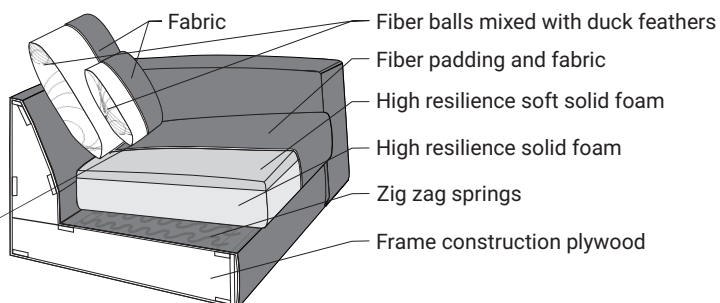

Noi

Comfort

Extra dimensions

depth of seat

depth of seat without back cushions

Legs

Choose seat sewing

Feet P03;
Black plastic

C1L or C1R - corner
(left or right indicates the direction of the fabric)

C2L or C2R - corner
(left or right indicates the direction of the fabric)

Noi

Modules

180L(180) - left

180R(180) - right

180L - left