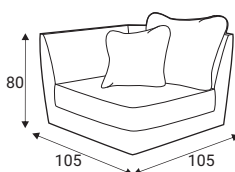

Noi

Comfort

Extra dimensions

depth of seat

depth of seat without back cushions

Legs

Choose seat sewing

Feet P03;
Black plastic

Standard

Piping

Accessories

Footstool 110x110

Footstool 97x60

Sofa table 01

Modules

80 - middle part

C1L or C1R - corner
(left or right indicates the direction of the fabric)

C2L or C2R - corner
(left or right indicates the direction of the fabric)

Noi

Modules

180L(180) - left

180R(180) - right

180L - left

180R - right

180MAXL - left

180MAXR - right

Standard sets

4L (180) - 180/L+C2+180MAX/R

4R (180) - 180MAX/L+C2+180/R

180L+C2R+80+Footstool 97x60

Footstool 97x60 +80+C2L+180R