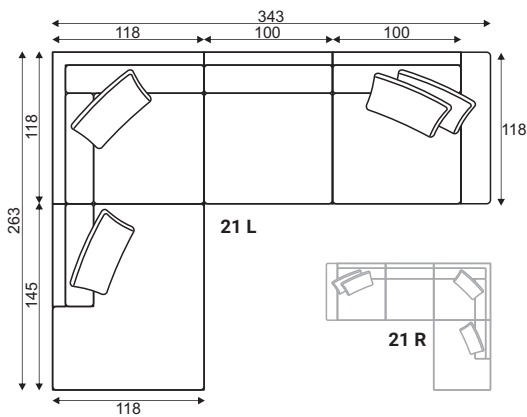

Dimensions with A23 armrest and W16 legs

Standard sets

Dimensions with A23 armrest and W16 legs

GRAFU reserves the right to change construction of products and components used due to improving durability of product and customer satisfaction without any further notice. Upholstered furniture is handmade using soft materials there fore measurements may vary up to +/- 3cm. Slight colour variations may occur between production batches. For technological reasons variations in color shades are acceptable.

Motive

Standard sets

Dimensions with A23 armrest and W16 legs

4S - seater

6S - seater

21 L

21 R

51 universal