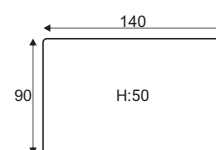

Footstool
140x90