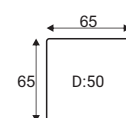

Deco pillow
D18