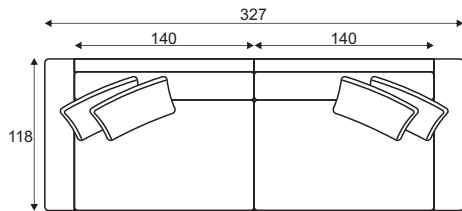

Dimensions with A23 armrest and W16 legs

Standard sets

Dimensions with A23 armrest and W16 legs

GRAFU reserves the right to change construction of products and components used due to improving durability of product and customer satisfaction without any further notice. Upholstered furniture is handmade using soft materials there fore measurements may vary up to +/- 3cm. Slight colour variations may occur between production batches. For technological reasons variations in color shades are acceptable.

Motive

Standard sets

Dimensions with A23 armrest and W16 legs

4S - seater

6S - seater

21 L

21 R

51 universal