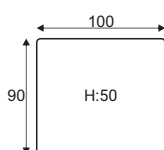

Accessories

Footstool
100x90