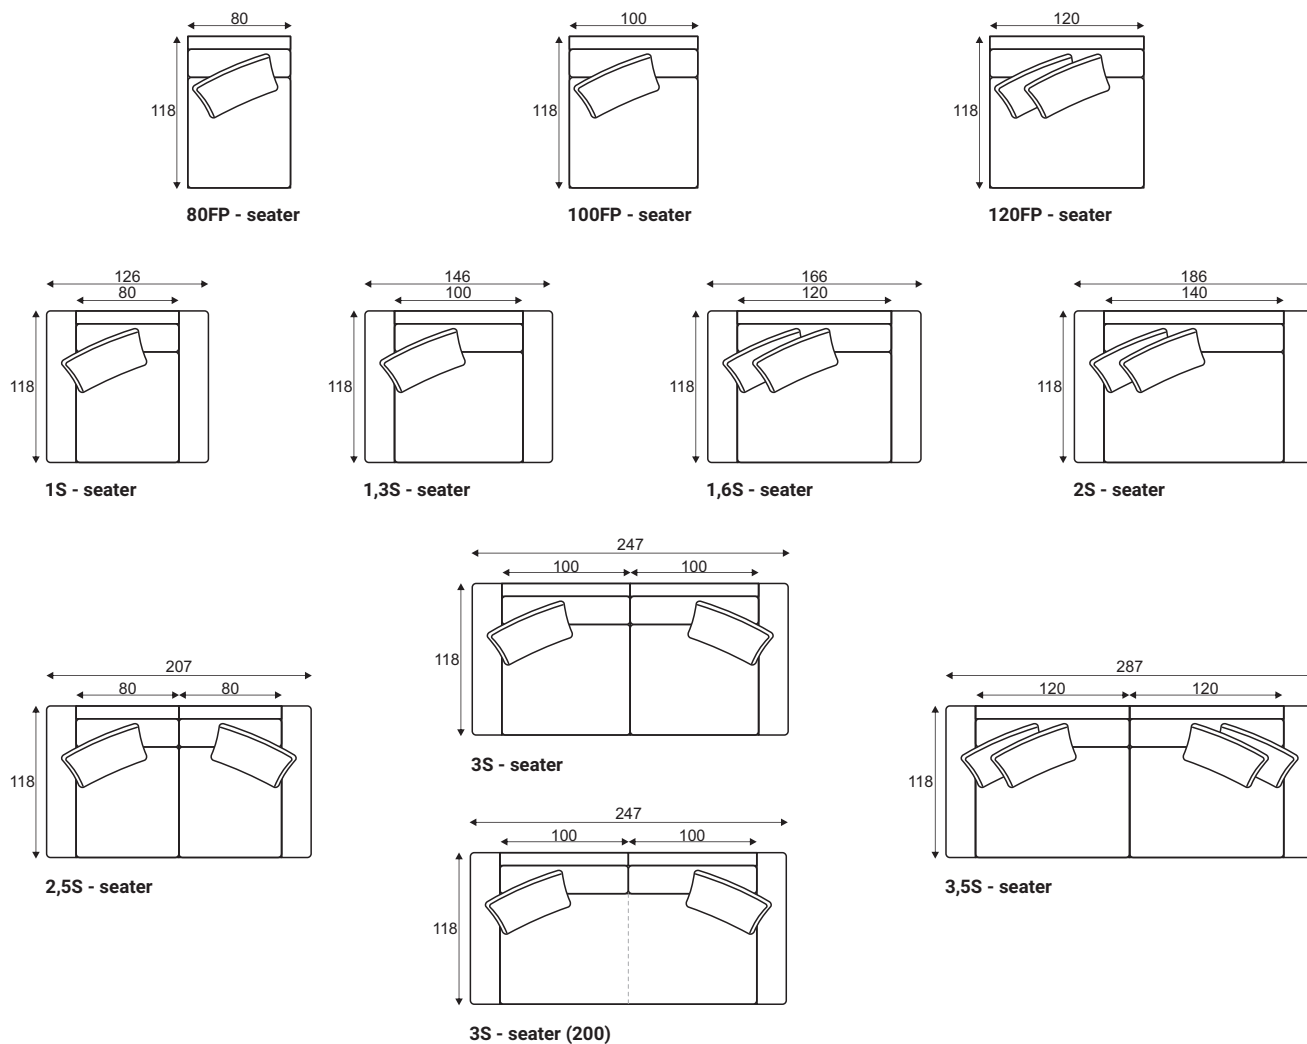

W21, Solid wood, painted black

Accessories

Footstool
100x90

Footstool
120x90

Footstool
140x90

Deco pillow
D18

Motive

Modules

Dimensions with A23 armrest and W16 legs

Standard sets

Dimensions with A23 armrest and W16 legs

GRAFU reserves the right to change construction of products and components used due to improving durability of product and customer satisfaction without any further notice. Upholstered furniture is handmade using soft materials there fore measurements may vary up to +/- 3cm. Slight colour variations may occur between production batches. For technological reasons variations in color shades are acceptable.

Motive

Standard sets

Dimensions with A23 armrest and W16 legs

4S - seater

6S - seater

21 L

21 R

51 universal