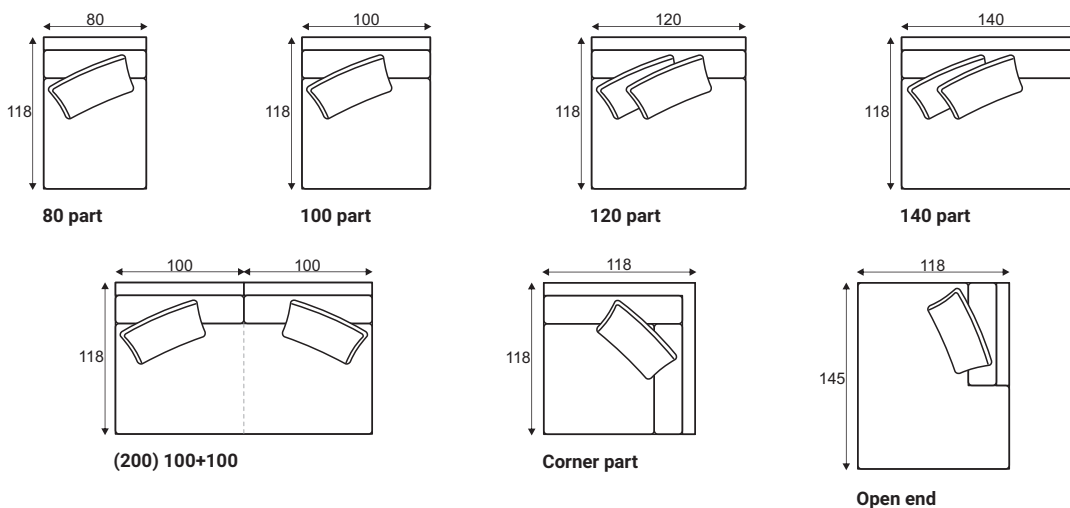

W21, Solid wood, painted black

Accessories

Footstool
100x90

Footstool
120x90

Footstool
140x90

Deco pillow
D18

Motive

Modules

Dimensions with A23 armrest and W16 legs

Standard sets

Dimensions with A23 armrest and W16 legs

GRAFU reserves the right to change construction of products and components used due to improving durability of product and customer satisfaction without any further notice. Upholstered furniture is handmade using soft materials there fore measurements may vary up to +/- 3cm. Slight colour variations may occur between production batches. For technological reasons variations in color shades are acceptable.

Motive

Standard sets

Dimensions with A23 armrest and W16 legs

4S - seater

6S - seater

21 L

21 R

51 universal