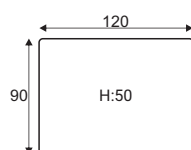

Footstool
120x90