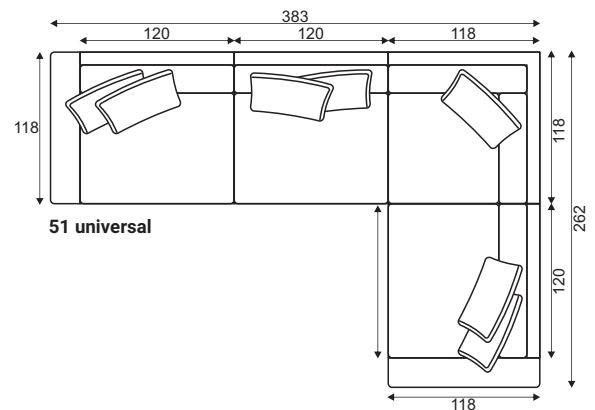

Dimensions with A23 armrest and W16 legs

Standard sets

Dimensions with A23 armrest and W16 legs

GRAFU reserves the right to change construction of products and components used due to improving durability of product and customer satisfaction without any further notice. Upholstered furniture is handmade using soft materials there fore measurements may vary up to +/- 3cm. Slight colour variations may occur between production batches. For technological reasons variations in color shades are acceptable.

Motive

Standard sets

Dimensions with A23 armrest and W16 legs

4S - seater

6S - seater

21 L

21 R

51 universal