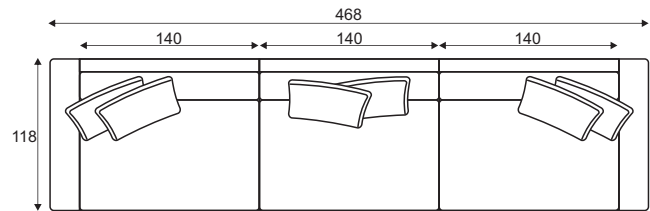

Dimensions with A23 armrest and W16 legs

Standard sets

Dimensions with A23 armrest and W16 legs

GRAFU reserves the right to change construction of products and components used due to improving durability of product and customer satisfaction without any further notice. Upholstered furniture is handmade using soft materials there fore measurements may vary up to +/- 3cm. Slight colour variations may occur between production batches. For technological reasons variations in color shades are acceptable.

Motive

Standard sets

Dimensions with A23 armrest and W16 legs

4S - seater

6S - seater

21 L

21 R

51 universal