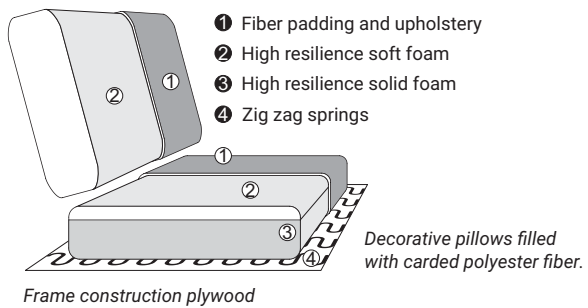

Motive

GRAFU
SINCE 1997

Motive

Comfort

Extra dimensions

Legs

Armrests

W16, Solid wood, painted black

W21, Solid wood, painted black

Accessories

Footstool
100x90

Footstool
120x90

Footstool
140x90

Deco pillow
D18

Motive

Modules

Dimensions with A23 armrest and W16 legs

Standard sets

Dimensions with A23 armrest and W16 legs

GRAFU reserves the right to change construction of products and components used due to improving durability of product and customer satisfaction without any further notice. Upholstered furniture is handmade using soft materials there fore measurements may vary up to +/- 3cm. Slight colour variations may occur between production batches. For technological reasons variations in color shades are acceptable.

Motive

Standard sets

Dimensions with A23 armrest and W16 legs

4S - seater

6S - seater

21 L

21 R

51 universal