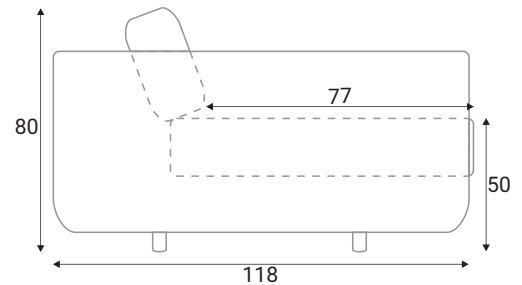

Motive

Comfort

Extra dimensions

Legs

Armrests

Accessories