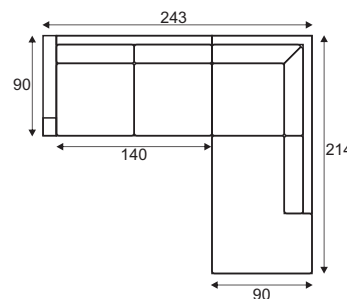

W23, Solid wood, painted black

Accessories

Footstool F10

Neckrest

Sets

00L - OC+140+A

A+140+OC - 00R

Dodger