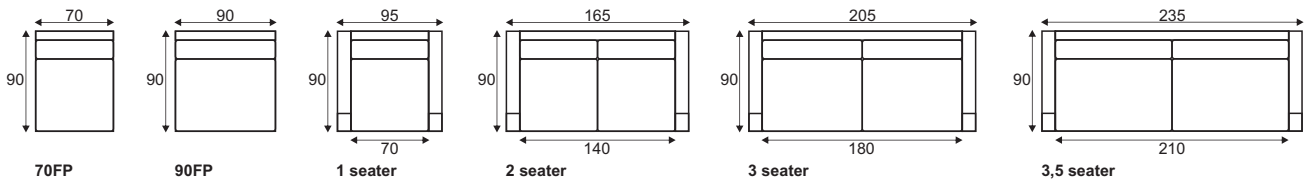

Dodger

Comfort

Extra dimensions

Legs

Accessories

Sets