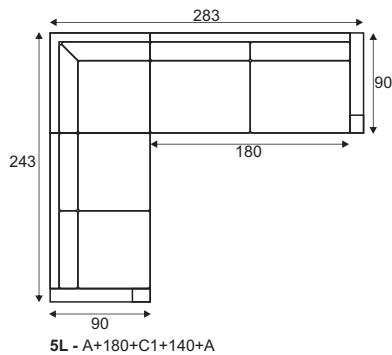

Furniture features in symbols

- Seat and back cushions are loose from the frame.

- Fabric

- Removable cover for loose cushions.
(For maintenance please check fabric information.)

GRAFU reserves the right to change construction of products and components used due to improving durability of product and customer satisfaction without any further notice. Upholstered furniture is handmade using soft materials there fore measurements may vary up to +/- 3cm. Slight colour variations may occur between production batches. For technological reasons variations in color shades are acceptable.