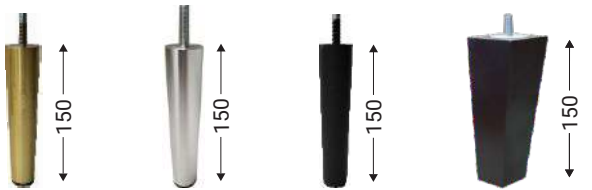

Dodger

Dodger

Comfort

Extra dimensions

Legs

M10, Gold metal

M10, Chrome metal

M10, Black metal

W23, Solid wood, painted black

Accessories

Footstool F10

Neckrest

Sets

00L - OC+140+A

A+140+OC - 00R

Dodger

Sets

Furniture features in symbols

- Seat and back cushions are loose from the frame.

- Fabric

- Removable cover for loose cushions.
(For maintenance please check fabric information.)

GRAFU reserves the right to change construction of products and components used due to improving durability of product and customer satisfaction without any further notice. Upholstered furniture is handmade using soft materials there fore measurements may vary up to +/- 3cm. Slight colour variations may occur between production batches. For technological reasons variations in color shades are acceptable.