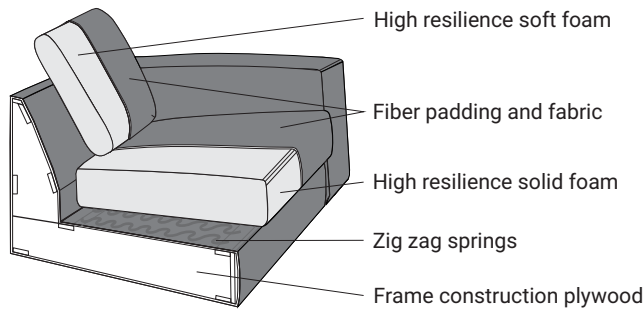

Dodger

Dodger

Comfort

Extra dimensions

Legs

M10, Gold metal

M10, Chrome metal

M10, Black metal

Sets

Furniture features in symbols

- Seat and back cushions are loose from the frame.

- Fabric

- Removable cover for loose cushions.
(For maintenance please check fabric information.)

GRAFU reserves the right to change construction of products and components used due to improving durability of product and customer satisfaction without any further notice. Upholstered furniture is handmade using soft materials there fore measurements may vary up to +/- 3cm. Slight colour variations may occur between production batches. For technological reasons variations in color shades are acceptable.