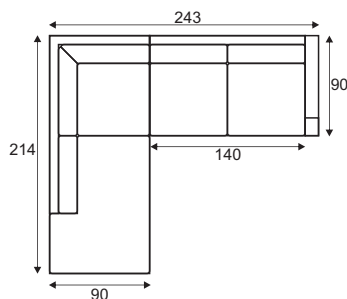

W23, Solid wood, painted black

Accessories

Footstool F10

Neckrest

Sets

00L - OC+140+A

A+140+OC - 00R

Dodger