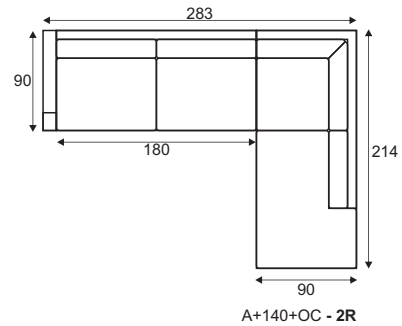

A+140+OC - 00R

Furniture features in symbols

- Seat and back cushions are loose from the frame.

- Fabric

- Removable cover for loose cushions.
(For maintenance please check fabric information.)

GRAFU reserves the right to change construction of products and components used due to improving durability of product and customer satisfaction without any further notice. Upholstered furniture is handmade using soft materials there fore measurements may vary up to +/- 3cm. Slight colour variations may occur between production batches. For technological reasons variations in color shades are acceptable.