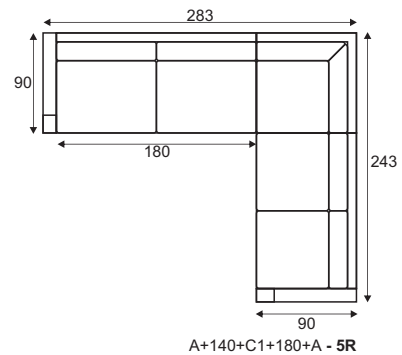

Furniture features in symbols

- Seat and back cushions are loose from the frame.

- Fabric

- Removable cover for loose cushions.
(For maintenance please check fabric information.)

GRAFU reserves the right to change construction of products and components used due to improving durability of product and customer satisfaction without any further notice. Upholstered furniture is handmade using soft materials there fore measurements may vary up to +/- 3cm. Slight colour variations may occur between production batches. For technological reasons variations in color shades are acceptable.