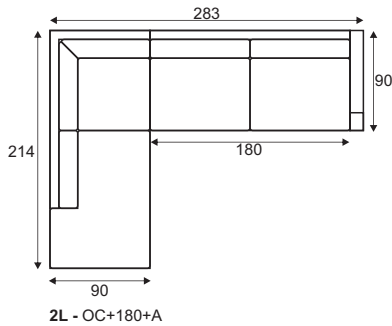

Furniture features in symbols

- Seat and back cushions are loose from the frame.

- Fabric

- Removable cover for loose cushions.
(For maintenance please check fabric information.)

GRAFU reserves the right to change construction of products and components used due to improving durability of product and customer satisfaction without any further notice. Upholstered furniture is handmade using soft materials there fore measurements may vary up to +/- 3cm. Slight colour variations may occur between production batches. For technological reasons variations in color shades are acceptable.