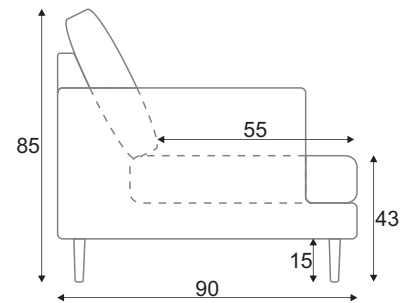

Dodger

Dodger

Comfort

Extra dimensions

Legs

M10, Gold metal

M10, Chrome metal

M10, Black metal

2 seater

3 seater

3,5 seater

00L

00R

2L

2R

5L