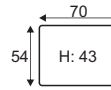

Accessories

Footstool F10