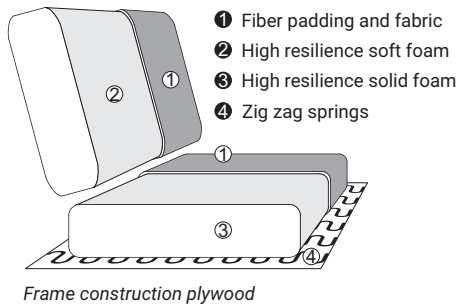

Dodger

Dodger

Comfort

Extra dimensions

Legs

M10, Gold metal

M10, Chrome metal

M10, Black metal

2 seater

3 seater

3,5 seater

00L

00R

2L

2R

5L