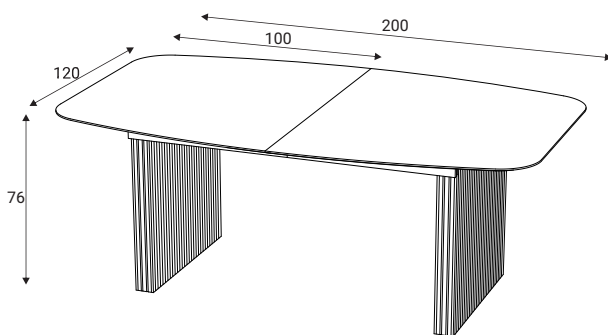

Thor

PÖTTKER

Thor

Specification

Veneered
26 mm MDF board,
Oak veneer

Veneer with veneered
MDF board,
Oak veneer

Possible colours

White

Mocca

Black

Articles

Furniture features in symbols

- Veneered MDF.

- Pöttker table extension slides.

GRAFU reserves the right to change construction of products and components used due to improving durability of product and customer satisfaction without any further notice. Upholstered furniture is handmade using soft materials there fore measurements may vary up to +/- 3cm. Slight colour variations may occur between production batches. For technological reasons variations in color shades are acceptable.