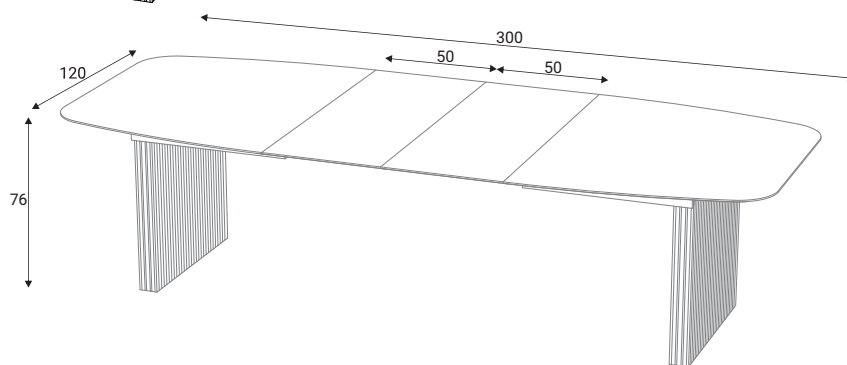

Thor

PÖTTKER

Thor

Specification

Veneered
26 mm MDF board,
Oak veneer

Veneer with veneered
MDF board,
Oak veneer

Possible colours

White

Mocca

Black

Articles

Furniture features in symbols

- Veneered MDF.

- Pöttker table extension slides.

GRAFU reserves the right to change construction of products and components used due to improving durability of product and customer satisfaction without any further notice. Upholstered furniture is handmade using soft materials there fore measurements may vary up to +/- 3cm. Slight colour variations may occur between production batches. For technological reasons variations in color shades are acceptable.