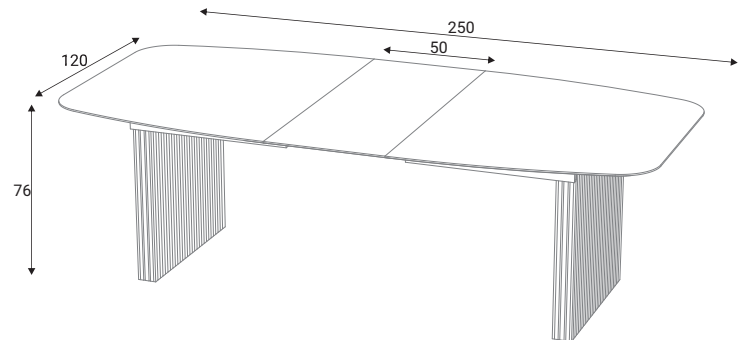

Thor

PÖTTKER

Thor

Specification

Veneered
26 mm MDF board,
Oak veneer

Veneer with veneered
MDF board,
Oak veneer

Possible colours

White

Mocca

Black

Articles

Furniture features in symbols

- Veneered MDF.

- Pöttker table extension slides.

GRAFU reserves the right to change construction of products and components used due to improving durability of product and customer satisfaction without any further notice. Upholstered furniture is handmade using soft materials there fore measurements may vary up to +/- 3cm. Slight colour variations may occur between production batches. For technological reasons variations in color shades are acceptable.