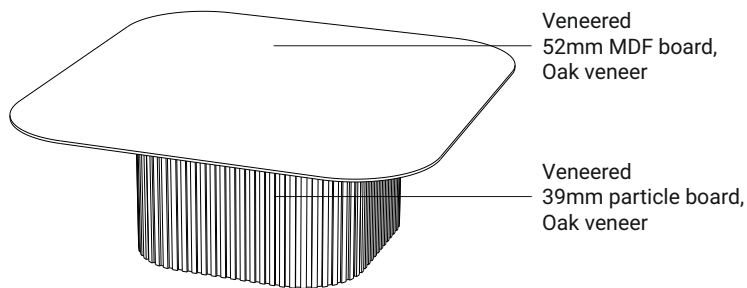

Beta

GRAFU
SINCE 1997

Beta

Specification

Possible colours

White

Mocca

Black