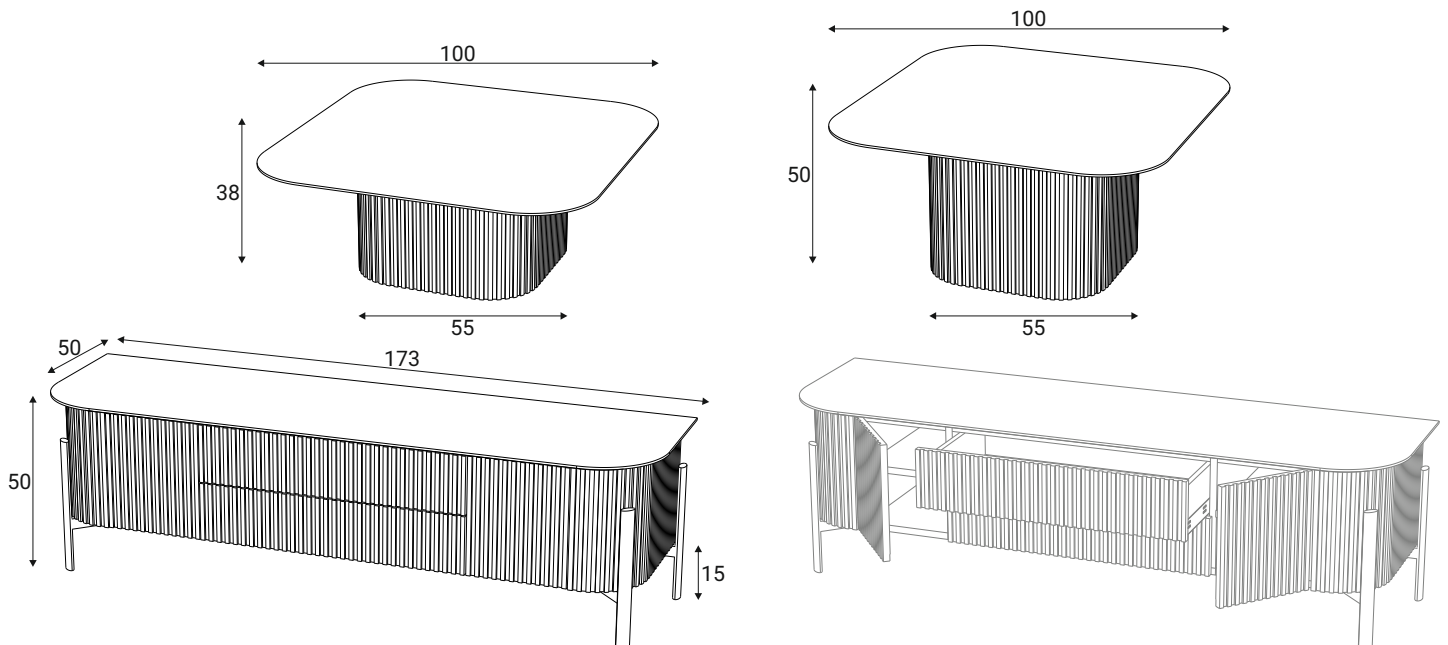

Articles

Furniture features in symbols

- HAFELE Soft Close Hinges

- Oak veneered MDF.

- Hinges and drawer runners from BLUM

- TIP-ON opening system for handle-less doors or drawers