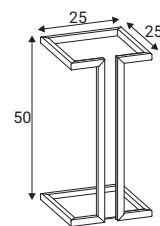

### Brellum

- Metal frame 20x20x1,5 mm square tube.

## Articles

Stawers 1  
Stand for flowers

Stawers 3  
Stand for flowers

Stawers 4  
Stand for flowers

Stawers 4+  
Stand for flowers  
+ shelf

Stawers 5  
Stand for flowers

Stawers 6  
Stand for flowers

Stawers 6+  
Stand for flowers  
+ shelf