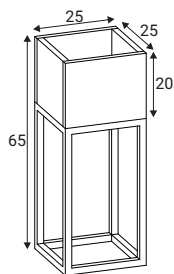

Stawers 4
Stand for flowers