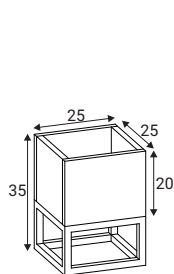

Articles

Stawers 1
Stand for flowers