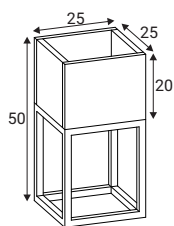

Stawers 3
Stand for flowers