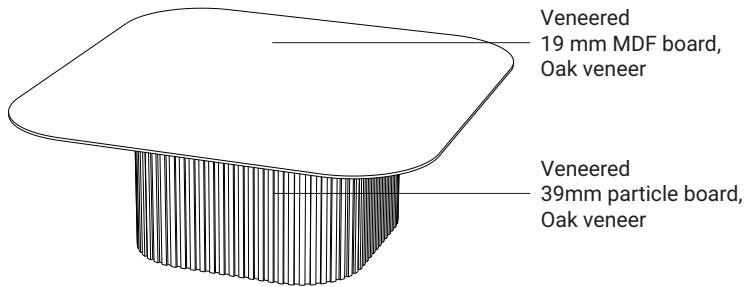

Beta

BLUM

HAFELE

PÖTTKER

Beta

Specification

Possible colours

White

PÖTTKER - Pöttker table extension slides.

GRAFU reserves the right to change construction of products and components used due to improving durability of product and customer satisfaction without any further notice. Upholstered furniture is handmade using soft materials there fore measurements may vary up to +/- 3cm. Slight colour variations may occur between production batches. For technological reasons variations in color shades are acceptable.