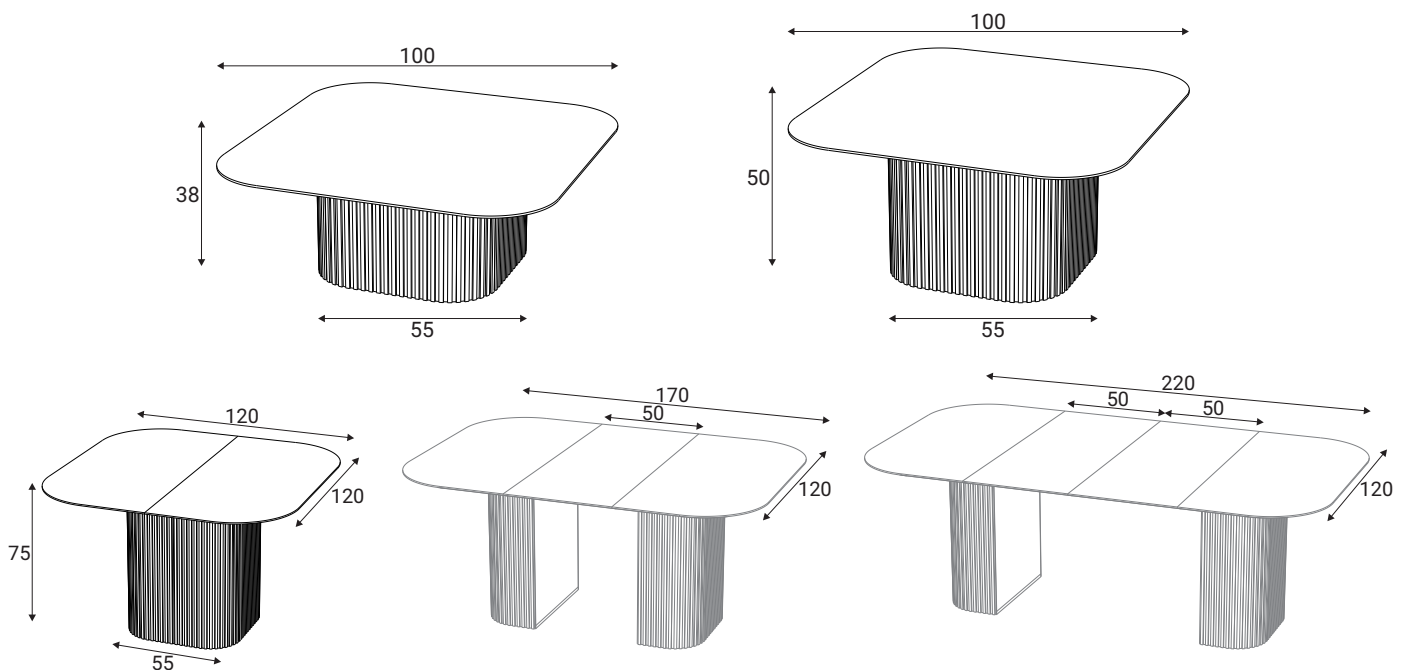

Articles

GRAFU

Furniture features in symbols

HAFELE - HAFELE Soft Close Hinges

Oak veneered MDF.

BLUM - Hinges and drawer runners from BLUM

PÖTTKER - Pöttker table extension slides.

GRAFU reserves the right to change construction of products and components used due to improving durability of product and customer satisfaction without any further notice. Upholstered furniture is handmade using soft materials there fore measurements may vary up to +/- 3cm. Slight colour variations may occur between production batches. For technological reasons variations in color shades are acceptable.