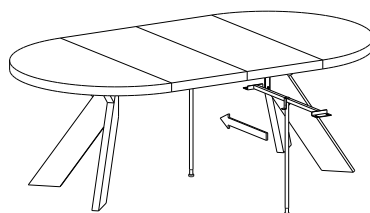

Wilma

Wilma

Specification

Possible colours

Articles

GUEST dining table D120
cross X legs, Black

GUEST dining table D138
cross X legs, Black

GUEST dining table D120(170)
with 1 extension, cross X legs, Black

GUEST dining table D138(188)
with 1 extension, cross X legs, Black

Wilma

Articles

GUEST dining table D120(320max)
extendable, cross X legs, Black

Extension (120x50) for
GUEST dining table
D120(320max), Black

Support leg for GUEST
dining table D120(320max)
D138(388), Black

GUEST dining table D138(388max)
extendable, cross X legs, Black

Extension (138x50) for
GUEST dining table
D138(388max), Black

170/188cm

Extensions are stored separately
from the table

The supporting leg is used
from 2 extensions

220/238cm

270/288cm

320/338cm

Furniture features in symbols

- Veneered MDF.

- Pöttker table extension slides.

GRAFU reserves the right to change construction of products and components used due to improving durability of product and customer satisfaction without any further notice. Upholstered furniture is handmade using soft materials there fore measurements may vary up to +/- 3cm. Slight colour variations may occur between production batches. For technological reasons variations in color shades are acceptable.