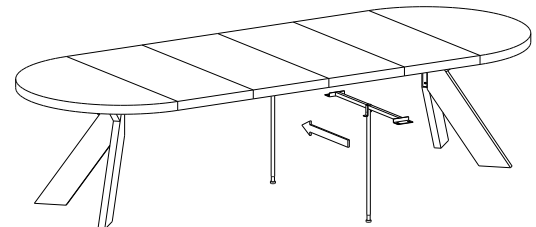

Wilma

Wilma

Specification

Possible colours

Articles

GUEST dining table D120
cross X legs, Black

GUEST dining table D138
cross X legs, Black

GUEST dining table D120(170)
with 1 extension, cross X legs, Black

GUEST dining table D138(188)
with 1 extension, cross X legs, Black

Wilma

Articles

GUEST dining table D120(320max)
extendable, cross X legs, Black

Extension (120x50) for
GUEST dining table
D120(320max), Black

Support leg for GUEST
dining table D120(320max)
D138(388), Black

GUEST dining table D138(388max)
extendable, cross X legs, Black

Extension (138x50) for
GUEST dining table
D138(388max), Black

170/188cm

Extensions are stored separately
from the table

The supporting leg is used
from 2 extensions

220/238cm

270/288cm

320/338cm

Furniture features in symbols

- Veneered MDF.

- Pöttker table extension slides.

GRAFU reserves the right to change construction of products and components used due to improving durability of product and customer satisfaction without any further notice. Upholstered furniture is handmade using soft materials there fore measurements may vary up to +/- 3cm. Slight colour variations may occur between production batches. For technological reasons variations in color shades are acceptable.