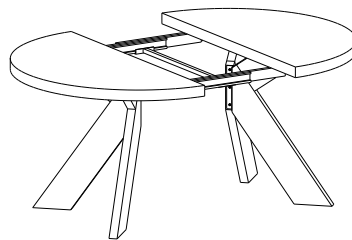

Wilma

Wilma

Specification

Possible colours

Articles

GUEST dining table D120
cross X legs, Black

GUEST dining table D138
cross X legs, Black

GUEST dining table D120(170)
with 1 extension, cross X legs, Black

GUEST dining table D138(188)
with 1 extension, cross X legs, Black

Wilma

Articles

GUEST dining table D120(320max)
extendable, cross X legs, Black

Extension (120x50) for
GUEST dining table
D120(320max), Black

Support leg for GUEST
dining table D120(320max)
D138(388), Black

GUEST dining table D138(388max)
extendable, cross X legs, Black

Extension (138x50) for
GUEST dining table
D138(388max), Black

170/188cm

Extensions are stored separately
from the table

The supporting leg is used
from 2 extensions

220/238cm

270/288cm

320/338cm

Furniture features in symbols

- Veneered MDF.

- Pöttker table extension slides.

GRAFU reserves the right to change construction of products and components used due to improving durability of product and customer satisfaction without any further notice. Upholstered furniture is handmade using soft materials there fore measurements may vary up to +/- 3cm. Slight colour variations may occur between production batches. For technological reasons variations in color shades are acceptable.