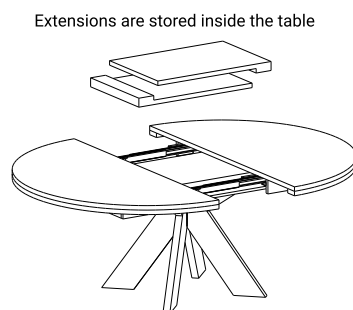

Wilma

Wilma

Specification

Possible colours

Articles

GUEST dining table D120
cross X legs, Black

GUEST dining table D138
cross X legs, Black

GUEST dining table D120(170)
with 1 extension, cross X legs, Black

GUEST dining table D138(188)
with 1 extension, cross X legs, Black

Wilma

Articles

GUEST dining table D120(320max)
extendable, cross X legs, Black

Extension (120x50) for
GUEST dining table
D120(320max), Black

Support leg for GUEST
dining table D120(320max)
D138(388), Black

GUEST dining table D138(388max)
extendable, cross X legs, Black

Extension (138x50) for
GUEST dining table
D138(388max), Black

170/188cm

Extensions are stored separately
from the table

The supporting leg is used
from 2 extensions

220/238cm

270/288cm

320/338cm

Furniture features in symbols

- Veneered MDF.

- Pöttker table extension slides.

GRAFU reserves the right to change construction of products and components used due to improving durability of product and customer satisfaction without any further notice. Upholstered furniture is handmade using soft materials there fore measurements may vary up to +/- 3cm. Slight colour variations may occur between production batches. For technological reasons variations in color shades are acceptable.