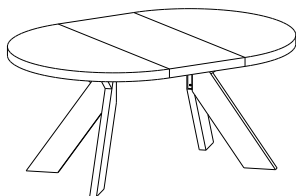

Wilma

Wilma

Specification

Possible colours

Articles

GUEST dining table D120
cross X legs, Black

GUEST dining table D138
cross X legs, Black

GUEST dining table D120(170)
with 1 extension, cross X legs, Black

GUEST dining table D138(188)
with 1 extension, cross X legs, Black

Wilma

Articles

GUEST dining table D120(320max)
extendable, cross X legs, Black

Extension (120x50) for
GUEST dining table
D120(320max), Black

Support leg for GUEST
dining table D120(320max)
D138(388), Black

GUEST dining table D138(388max)
extendable, cross X legs, Black

Extension (138x50) for
GUEST dining table
D138(388max), Black

170/188cm

Extensions are stored separately
from the table

The supporting leg is used
from 2 extensions

220/238cm

270/288cm

320/338cm

Furniture features in symbols

- Veneered MDF.

- Pöttker table extension slides.

GRAFU reserves the right to change construction of products and components used due to improving durability of product and customer satisfaction without any further notice. Upholstered furniture is handmade using soft materials there fore measurements may vary up to +/- 3cm. Slight colour variations may occur between production batches. For technological reasons variations in color shades are acceptable.