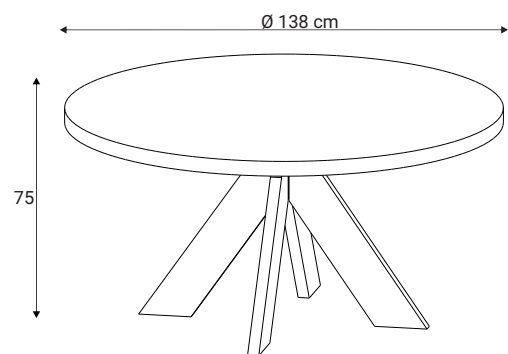

Wilma

Wilma

Specification

Possible colours

Articles

GUEST dining table D120
cross X legs, Black

GUEST dining table D138
cross X legs, Black

GUEST dining table D120(170)
with 1 extension, cross X legs, Black

GUEST dining table D138(188)
with 1 extension, cross X legs, Black

Wilma

Articles

GUEST dining table D120(320max)
extendable, cross X legs, Black

Extension (120x50) for
GUEST dining table
D120(320max), Black

Support leg for GUEST
dining table D120(320max)
D138(388), Black

GUEST dining table D138(388max)
extendable, cross X legs, Black

Extension (138x50) for
GUEST dining table
D138(388max), Black

170/188cm

Extensions are stored separately
from the table

The supporting leg is used
from 2 extensions

220/238cm

270/288cm

320/338cm

Furniture features in symbols

- Veneered MDF.

- Pöttker table extension slides.

GRAFU reserves the right to change construction of products and components used due to improving durability of product and customer satisfaction without any further notice. Upholstered furniture is handmade using soft materials there fore measurements may vary up to +/- 3cm. Slight colour variations may occur between production batches. For technological reasons variations in color shades are acceptable.