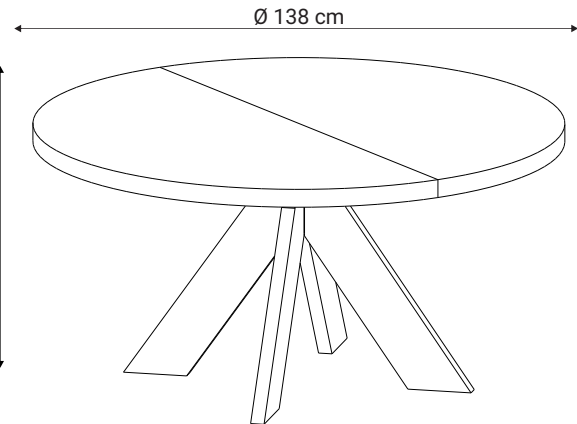

Wilma

Wilma

Specification

Possible colours

Articles

GUEST dining table D120
cross X legs, Black

GUEST dining table D138
cross X legs, Black

GUEST dining table D120(170)
with 1 extension, cross X legs, Black

GUEST dining table D138(188)
with 1 extension, cross X legs, Black

Wilma

Articles

GUEST dining table D120(320max)
extendable, cross X legs, Black

Extension (120x50) for
GUEST dining table
D120(320max), Black

Support leg for GUEST
dining table D120(320max)
D138(388), Black

GUEST dining table D138(388max)
extendable, cross X legs, Black

Extension (138x50) for
GUEST dining table
D138(388max), Black

170/188cm

Extensions are stored separately
from the table

The supporting leg is used
from 2 extensions

220/238cm

270/288cm

320/338cm

Furniture features in symbols

- Veneered MDF.

- Pöttker table extension slides.

GRAFU reserves the right to change construction of products and components used due to improving durability of product and customer satisfaction without any further notice. Upholstered furniture is handmade using soft materials there fore measurements may vary up to +/- 3cm. Slight colour variations may occur between production batches. For technological reasons variations in color shades are acceptable.