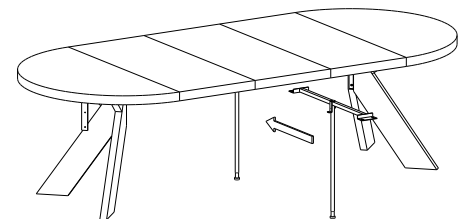

Wilma

Wilma

Specification

Possible colours

Articles

GUEST dining table D120
cross X legs, Black

GUEST dining table D138
cross X legs, Black

GUEST dining table D120(170)
with 1 extension, cross X legs, Black

GUEST dining table D138(188)
with 1 extension, cross X legs, Black

Wilma

Articles

GUEST dining table D120(320max)
extendable, cross X legs, Black

Extension (120x50) for
GUEST dining table
D120(320max), Black

Support leg for GUEST
dining table D120(320max)
D138(388), Black

GUEST dining table D138(388max)
extendable, cross X legs, Black

Extension (138x50) for
GUEST dining table
D138(388max), Black

170/188cm

Extensions are stored separately
from the table

The supporting leg is used
from 2 extensions

220/238cm

270/288cm

320/338cm

Furniture features in symbols

- Veneered MDF.

- Pöttker table extension slides.

GRAFU reserves the right to change construction of products and components used due to improving durability of product and customer satisfaction without any further notice. Upholstered furniture is handmade using soft materials there fore measurements may vary up to +/- 3cm. Slight colour variations may occur between production batches. For technological reasons variations in color shades are acceptable.