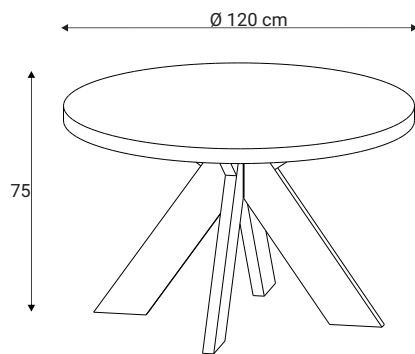

Wilma

Wilma

Specification

Possible colours

Articles

GUEST dining table D120
cross X legs, Black

GUEST dining table D138
cross X legs, Black

GUEST dining table D120(170)
with 1 extension, cross X legs, Black

GUEST dining table D138(188)
with 1 extension, cross X legs, Black

Wilma

Articles

GUEST dining table D120(320max)
extendable, cross X legs, Black

Extension (120x50) for
GUEST dining table
D120(320max), Black

Support leg for GUEST
dining table D120(320max)
D138(388), Black

GUEST dining table D138(388max)
extendable, cross X legs, Black

Extension (138x50) for
GUEST dining table
D138(388max), Black

170/188cm

Extensions are stored separately
from the table

The supporting leg is used
from 2 extensions

220/238cm

270/288cm

320/338cm

Furniture features in symbols

- Veneered MDF.

- Pöttker table extension slides.

GRAFU reserves the right to change construction of products and components used due to improving durability of product and customer satisfaction without any further notice. Upholstered furniture is handmade using soft materials there fore measurements may vary up to +/- 3cm. Slight colour variations may occur between production batches. For technological reasons variations in color shades are acceptable.