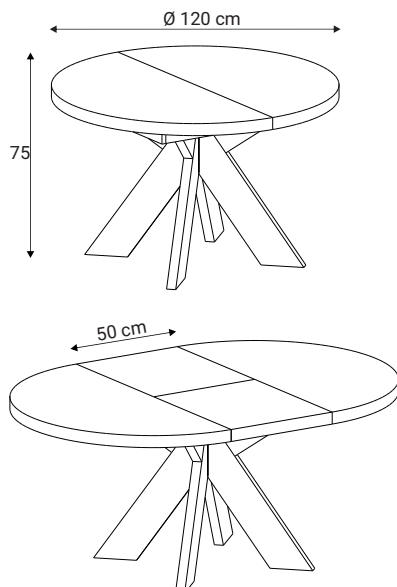

Wilma

Wilma

Specification

Possible colours

Articles

GUEST dining table D120
cross X legs, Black

GUEST dining table D138
cross X legs, Black

GUEST dining table D120(170)
with 1 extension, cross X legs, Black

GUEST dining table D138(188)
with 1 extension, cross X legs, Black

Wilma

Articles

GUEST dining table D120(320max)
extendable, cross X legs, Black

Extension (120x50) for
GUEST dining table
D120(320max), Black

Support leg for GUEST
dining table D120(320max)
D138(388), Black

GUEST dining table D138(388max)
extendable, cross X legs, Black

Extension (138x50) for
GUEST dining table
D138(388max), Black

170/188cm

Extensions are stored separately
from the table

The supporting leg is used
from 2 extensions

220/238cm

270/288cm

320/338cm

Furniture features in symbols

- Veneered MDF.

- Pöttker table extension slides.

GRAFU reserves the right to change construction of products and components used due to improving durability of product and customer satisfaction without any further notice. Upholstered furniture is handmade using soft materials there fore measurements may vary up to +/- 3cm. Slight colour variations may occur between production batches. For technological reasons variations in color shades are acceptable.