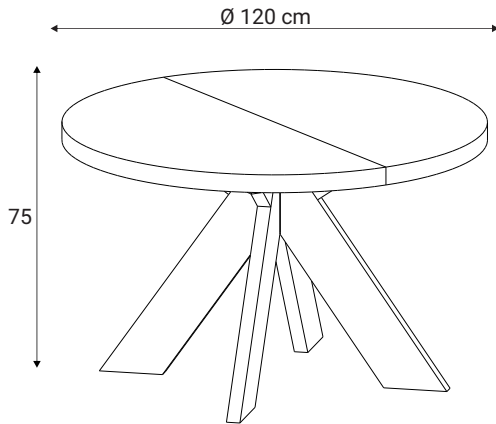

Wilma

Wilma

Specification

Possible colours

Articles

GUEST dining table D120
cross X legs, Black

GUEST dining table D138
cross X legs, Black

GUEST dining table D120(170)
with 1 extension, cross X legs, Black

GUEST dining table D138(188)
with 1 extension, cross X legs, Black

Wilma

Articles

GUEST dining table D120(320max)
extendable, cross X legs, Black

Extension (120x50) for
GUEST dining table
D120(320max), Black

Support leg for GUEST
dining table D120(320max)
D138(388), Black

GUEST dining table D138(388max)
extendable, cross X legs, Black

Extension (138x50) for
GUEST dining table
D138(388max), Black

170/188cm

Extensions are stored separately
from the table

The supporting leg is used
from 2 extensions

220/238cm

270/288cm

320/338cm

Furniture features in symbols

- Veneered MDF.

- Pöttker table extension slides.

GRAFU reserves the right to change construction of products and components used due to improving durability of product and customer satisfaction without any further notice. Upholstered furniture is handmade using soft materials there fore measurements may vary up to +/- 3cm. Slight colour variations may occur between production batches. For technological reasons variations in color shades are acceptable.