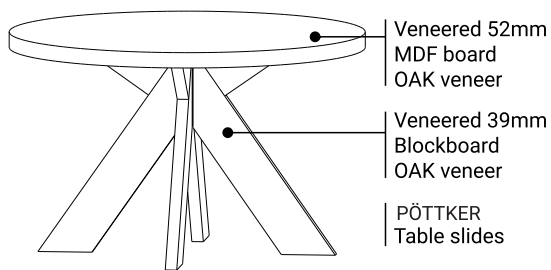

Wilma

Wilma

Specification

Possible colours

Articles

GUEST dining table D120
cross X legs, Black

GUEST dining table D138
cross X legs, Black

GUEST dining table D120(170)
with 1 extension, cross X legs, Black

GUEST dining table D138(188)
with 1 extension, cross X legs, Black

Wilma

Articles

GUEST dining table D120(320max)
extendable, cross X legs, Black

Extension (120x50) for
GUEST dining table
D120(320max), Black

Support leg for GUEST
dining table D120(320max)
D138(388), Black

GUEST dining table D138(388max)
extendable, cross X legs, Black

Extension (138x50) for
GUEST dining table
D138(388max), Black

170/188cm

Extensions are stored separately
from the table

The supporting leg is used
from 2 extensions

220/238cm

270/288cm

320/338cm

Furniture features in symbols

- Veneered MDF.

- Pöttker table extension slides.

GRAFU reserves the right to change construction of products and components used due to improving durability of product and customer satisfaction without any further notice. Upholstered furniture is handmade using soft materials there fore measurements may vary up to +/- 3cm. Slight colour variations may occur between production batches. For technological reasons variations in color shades are acceptable.