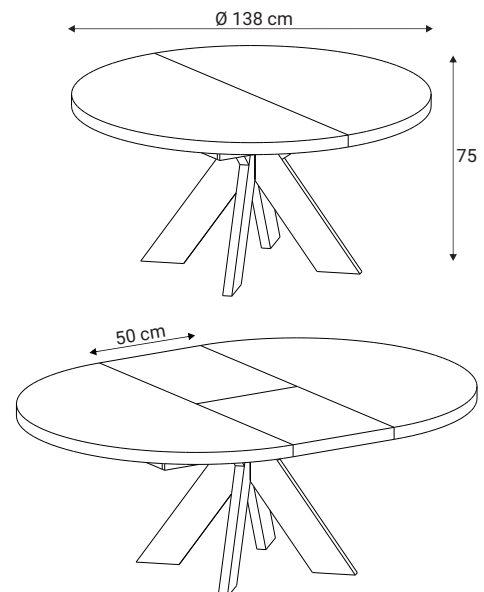

Wilma

Wilma

Specification

Possible colours

Articles

GUEST dining table D120
cross X legs, Black

GUEST dining table D138
cross X legs, Black

GUEST dining table D120(170)
with 1 extension, cross X legs, Black

GUEST dining table D138(188)
with 1 extension, cross X legs, Black

Wilma

Articles

GUEST dining table D120(320max)
extendable, cross X legs, Black

Extension (120x50) for
GUEST dining table
D120(320max), Black

Support leg for GUEST
dining table D120(320max)
D138(388), Black

GUEST dining table D138(388max)
extendable, cross X legs, Black

Extension (138x50) for
GUEST dining table
D138(388max), Black

170/188cm

Extensions are stored separately
from the table

The supporting leg is used
from 2 extensions

220/238cm

270/288cm

320/338cm

Furniture features in symbols

- Veneered MDF.

- Pöttker table extension slides.

GRAFU reserves the right to change construction of products and components used due to improving durability of product and customer satisfaction without any further notice. Upholstered furniture is handmade using soft materials there fore measurements may vary up to +/- 3cm. Slight colour variations may occur between production batches. For technological reasons variations in color shades are acceptable.