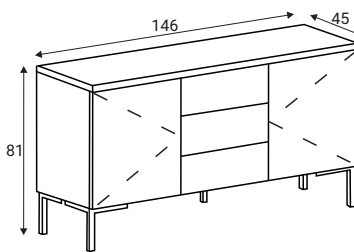

Cabinet with 2 doors and 3 drawers