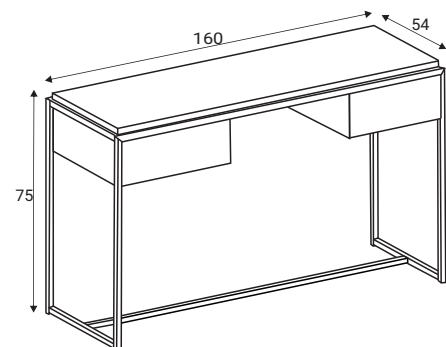

Desk with drawers 160x54

Harrison - Hampton Modern

Specification

- Body 19 mm Oak veneered MDF
- Top 26 mm Oak veneered MDF
- Metal frame 20x20x1,5 mm square tube.

Possible colours

We reserve the right to have deviations of colour white pigment due for variations in the types of wood used.