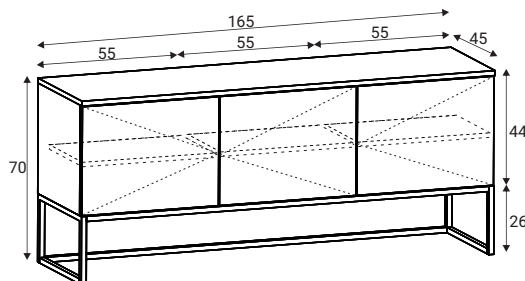

Cabinet 3 doors