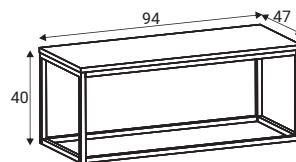

Desk with drawers 160x54

Harrison - Hampton Modern

Specification

- Body 19 mm Oak veneered MDF
- Top 26 mm Oak veneered MDF
- Metal frame 20x20x1,5 mm square tube.

Possible colours

We reserve the right to have deviations of colour white pigment due for variations in the types of wood used.

Articles of Harrison

Fits together

Coffee table 100x100, H - 44.5

Coffee table 94x47, H - 40

Footstool 94x47, H-40

Articles of Hampton Modern

Hampton Modern

Coffee table 80x80, H-50