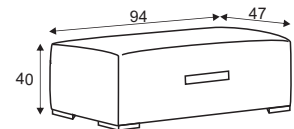

Articles of Harrison

Fits together

Coffee table 100x100, H - 44.5

Coffee table 94x47, H - 40

Footstool 94x47, H-40

Articles of Hampton Modern

Hampton Modern

Coffee table 80x80, H-50

Coffee table 120x80, H-50

Coffee table 120x60, H-50

Furniture features in symbols

BLUM - Hinges and drawer runners from BLUM

- Oak veneered MDF.

TIP-ON - TIP-ON opening system for handle-less doors or drawers