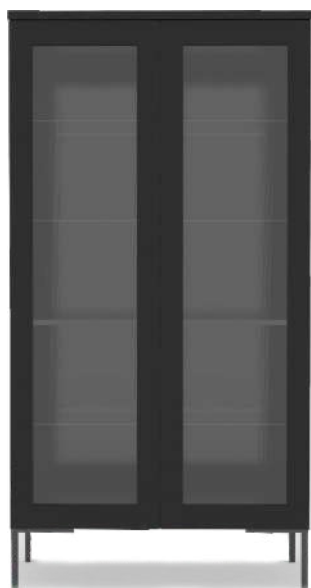

Hampton Modern II