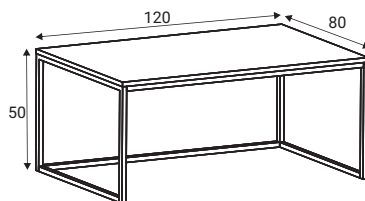

Desk with drawers 160x54

Harrison - Hampton Modern

Specification

- Body 19 mm Oak veneered MDF
- Top 26 mm Oak veneered MDF
- Metal frame 20x20x1,5 mm square tube.

Possible colours

We reserve the right to have deviations of colour white pigment due for variations in the types of wood used.

Articles of Harrison

Fits together

Coffee table 100x100, H - 44.5

Coffee table 94x47, H - 40

Footstool 94x47, H-40

Articles of Hampton Modern

Hampton Modern

Coffee table 80x80, H-50

Coffee table 120x80, H-50

Coffee table 120x60, H-50

Furniture features in symbols

BLUM - Hinges and drawer runners from BLUM

- Oak veneered MDF.

TIP-ON - TIP-ON opening system for handle-less doors or drawers