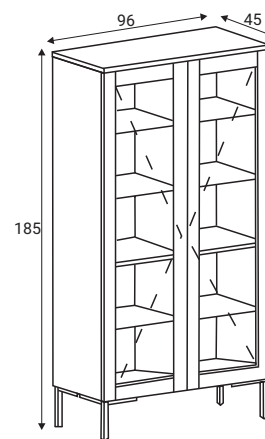

Vitrin with 2 doors

Furniture features in symbols

HAFELE - HAFELE Soft Close Hinges

Veneered MDF.

BLUM - Hinges and drawer runners from BLUM

TIP-ON - TIP-ON opening system for handle-less doors or drawers

GRAFU reserves the right to change construction of products and components used due to improving durability of product and customer satisfaction without any further notice. Upholstered furniture is handmade using soft materials there fore measurements may vary up to +/- 3cm. Slight colour variations may occur between production batches. For technological reasons variations in color shades are acceptable.