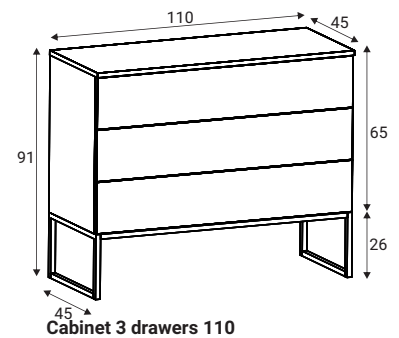

Cabinet 3 drawers 110