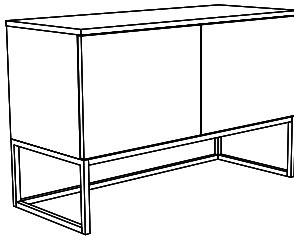

Harrison, Hampton

Modern / II

HAFELE

BLUM

TIP-ON

Harrison

Specification

- Body 19 mm Oak veneered MDF
- Top 26 mm Oak veneered MDF
- Metal frame 20x20x1,5 mm square tube.

Desk with drawers 160x54

Harrison - Hampton Modern

Specification

- Body 19 mm Oak veneered MDF
- Top 26 mm Oak veneered MDF
- Metal frame 20x20x1,5 mm square tube.

Possible colours

We reserve the right to have deviations of colour white pigment due for variations in the types of wood used.