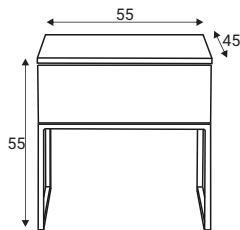

Articles

Cabinet with drawer