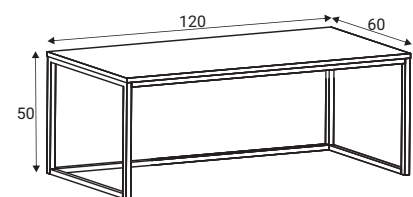

Desk with drawers 160x54

Harrison - Hampton Modern

Specification

- Body 19 mm Oak veneered MDF
- Top 26 mm Oak veneered MDF
- Metal frame 20x20x1,5 mm square tube.

Possible colours

We reserve the right to have deviations of colour white pigment due for variations in the types of wood used.

Articles of Harrison

Fits together

Coffee table 100x100, H - 44.5

Coffee table 94x47, H - 40

Footstool 94x47, H-40

Articles of Hampton Modern

Hampton Modern

Coffee table 80x80, H-50

Coffee table 120x80, H-50

Coffee table 120x60, H-50

Furniture features in symbols

BLUM - Hinges and drawer runners from BLUM

- Oak veneered MDF.

TIP-ON - TIP-ON opening system for handle-less doors or drawers