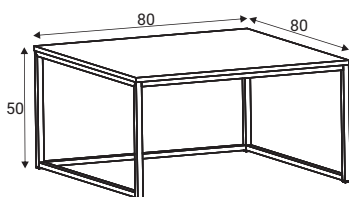

Desk with drawers 160x54

Harrison - Hampton Modern

Specification

- Body 19 mm Oak veneered MDF
- Top 26 mm Oak veneered MDF
- Metal frame 20x20x1,5 mm square tube.

Possible colours

We reserve the right to have deviations of colour white pigment due for variations in the types of wood used.

Articles of Harrison

Fits together

Coffee table 100x100, H - 44.5

Coffee table 94x47, H - 40

Footstool 94x47, H-40

Articles of Hampton Modern

Hampton Modern

Coffee table 80x80, H-50

Coffee table 120x80, H-50

Coffee table 120x60, H-50

Furniture features in symbols

BLUM - Hinges and drawer runners from BLUM

- Oak veneered MDF.

TIP-ON - TIP-ON opening system for handle-less doors or drawers