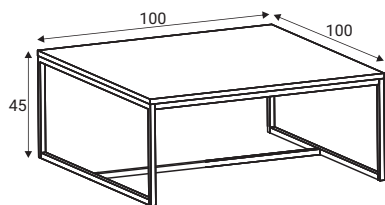

Desk with drawers 160x54

Harrison - Hampton Modern

Specification

- Body 19 mm Oak veneered MDF
- Top 26 mm Oak veneered MDF
- Metal frame 20x20x1,5 mm square tube.

Possible colours

We reserve the right to have deviations of colour white pigment due for variations in the types of wood used.

Articles of Harrison

Fits together

Coffee table 100x100, H - 44.5

Coffee table 94x47, H - 40

Footstool 94x47, H-40

Articles of Hampton Modern

Hampton Modern

Coffee table 80x80, H-50