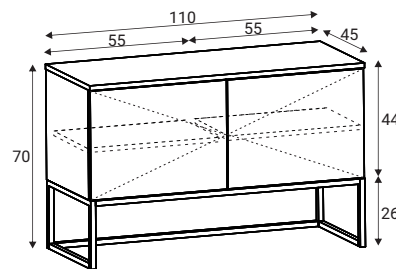

Cabinet 2 doors