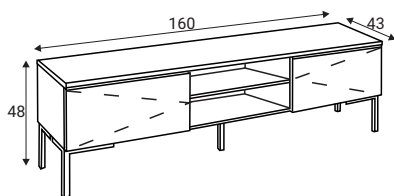

Hampton Modern II

Specification

Possible colours

We reserve the right to have deviations of colour white pigment due for variations in the types of wood used.

Articles

TV table

Furniture features in symbols

HAFELE - HAFELE Soft Close Hinges

Veneered MDF.

BLUM - Hinges and drawer runners from BLUM

TIP-ON - TIP-ON opening system for handle-less doors or drawers

GRAFU reserves the right to change construction of products and components used due to improving durability of product and customer satisfaction without any further notice. Upholstered furniture is handmade using soft materials there fore measurements may vary up to +/- 3cm. Slight colour variations may occur between production batches. For technological reasons variations in color shades are acceptable.