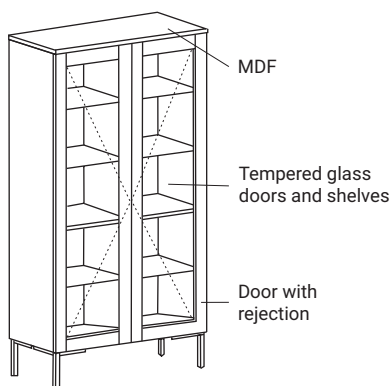

Specification

Possible colours

We reserve the right to have deviations of colour white pigment due for variations in the types of wood used.

Articles