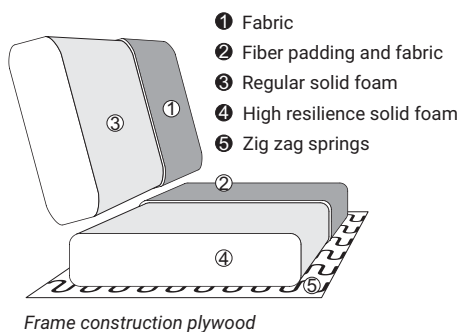

Kelvin

Kelvin

Comfort

Legs

Furniture features in symbols

- Seat and back cushions are fixed to the frame.

- Fabric

GRAFU reserves the right to change construction of products and components used due to improving durability of product and customer satisfaction without any further notice. Upholstered furniture is handmade using soft materials there fore measurements may vary up to +/- 3cm. Slight colour variations may occur between production batches. For technological reasons variations in color shades are acceptable.