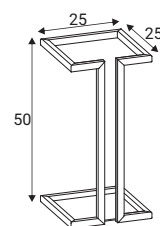

### Brellum

- Metal frame 20x20x1,5 mm square tube.

## Articles

**Stawers 1**  
Stand for flowers

**Stawers 3**  
Stand for flowers

**Stawers 4**  
Stand for flowers

**Stawers 4+**  
Stand for flowers  
+ shelf

**Stawers 5**  
Stand for flowers

**Stawers 6**  
Stand for flowers

**Stawers 6+**  
Stand for flowers  
+ shelf

**Brellum**  
Umbrella stand

**Butler**  
Serving tray

**Tray**  
Serving tray