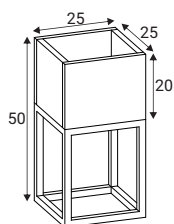

Stawers 3
Stand for flowers