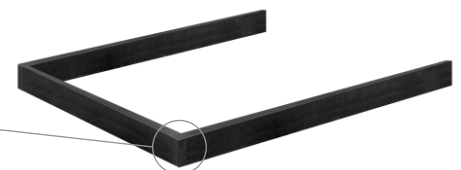

Eden

Eden

Comfort

Extra dimensions

depth of seat

depth of seat without back cushions

Legs

W25,
Solid wood,
painted black

W34,
MDF, painted black

Accessories

Footstool 95x95

Footstool 72x95

Modules

Eden

Modules

Standard sets

Furniture features in symbols

- Seat and back cushions are loose from the frame.

- Fabric

- Removable cover for loose cushions.
(For maintenance please check fabric information.)

GRAFU reserves the right to change construction of products and components used due to improving durability of product and customer satisfaction without any further notice. Upholstered furniture is handmade using soft materials there fore measurements may vary up to +/- 3cm. Slight colour variations may occur between production batches. For technological reasons variations in color shades are acceptable.