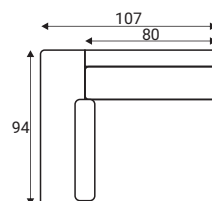

Eden

Eden

Comfort

Extra dimensions

depth of seat

depth of seat without back cushions

Legs

W25,
Solid wood,
painted black

W34,
MDF, painted black

Accessories

Footstool 95x95

Footstool 72x95

Modules

Eden

Modules

Standard sets