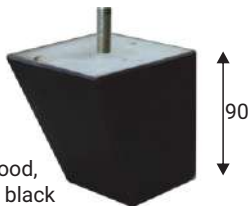

Eden

Eden

Comfort

Extra dimensions

depth of seat

depth of seat without back cushions

Legs

W25,
Solid wood,
painted black

W34,
MDF, painted black

Accessories

Footstool 95x95

Footstool 72x95

Modules

Eden

Modules

Standard sets