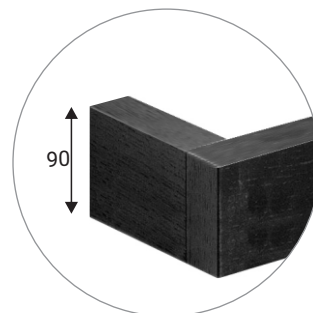

Eden

Eden

Comfort

Extra dimensions

depth of seat

depth of seat without back cushions

Legs

W25,
Solid wood,
painted black

W34,
MDF, painted black

Accessories

Footstool 95x95

Footstool 72x95

Modules

Eden

Modules

Standard sets