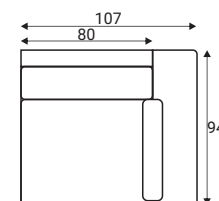

Eden

Eden

Comfort

Extra dimensions

depth of seat

depth of seat without back cushions

Legs

W25,
Solid wood,
painted black

W34,
MDF, painted black

Accessories

Footstool 95x95

Footstool 72x95

Modules

Eden

Modules

Standard sets