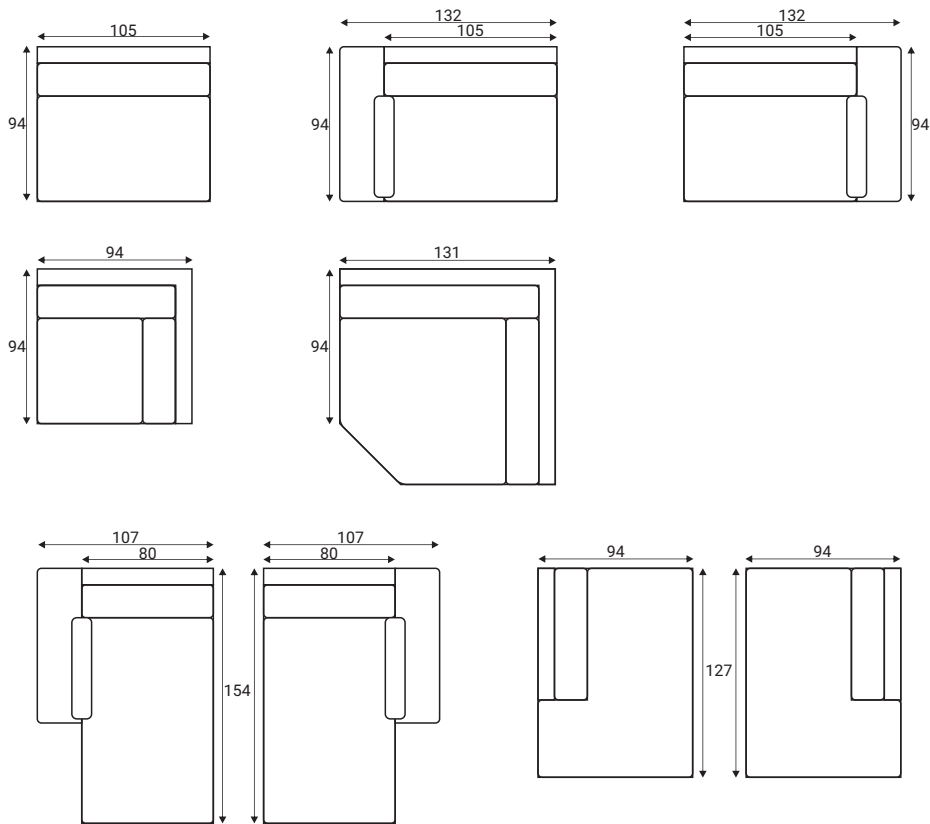

Eden

Eden

Comfort

Extra dimensions

depth of seat

depth of seat without back cushions

Legs

W25,
Solid wood,
painted black

W34,
MDF, painted black

Accessories

Footstool 95x95

Footstool 72x95

Modules

Eden

Modules

Standard sets