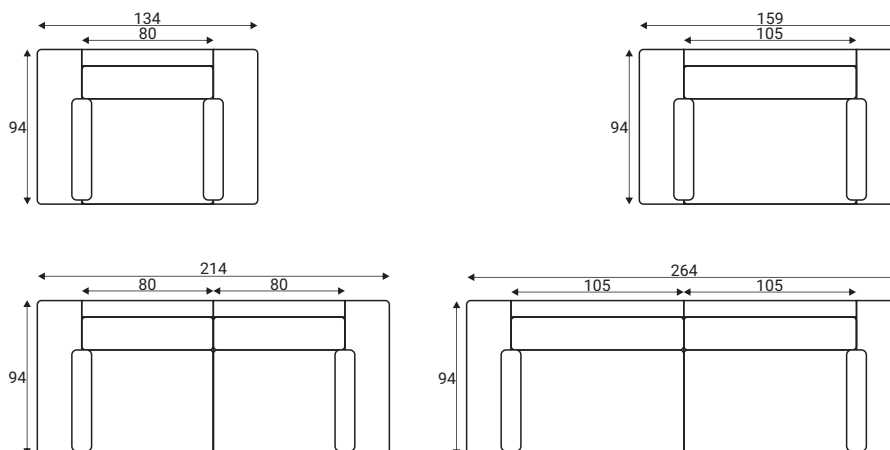

Eden

Eden

Comfort

Extra dimensions

depth of seat

depth of seat without back cushions

Legs

W25,
Solid wood,
painted black

W34,
MDF, painted black

Accessories

Footstool 95x95

Footstool 72x95

Modules

Eden

Modules

Standard sets