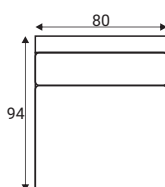

W34,
MDF, painted black

Accessories

Footstool 95x95

Footstool 72x95

Modules

Eden

Modules

Standard sets