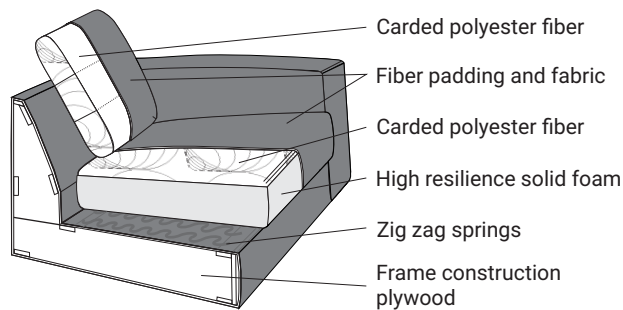

Eden

Eden

Comfort

Extra dimensions

depth of seat

depth of seat without back cushions

Legs

W25,
Solid wood,
painted black

W34,
MDF, painted black

Accessories

Footstool 95x95

Footstool 72x95

Modules

Eden

Modules

Standard sets

Furniture features in symbols

- Seat and back cushions are loose from the frame.

- Fabric

- Removable cover for loose cushions.
(For maintenance please check fabric information.)

GRAFU reserves the right to change construction of products and components used due to improving durability of product and customer satisfaction without any further notice. Upholstered furniture is handmade using soft materials there fore measurements may vary up to +/- 3cm. Slight colour variations may occur between production batches. For technological reasons variations in color shades are acceptable.