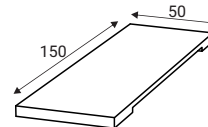

Articles

Dining table D120(320max)

Dining round table D120(320max)
+ 4 x Extension (120x50)

Dining table D138(338max)

Dining round table D138(338max)
+ 4 x Extension (138x50)

Dining table D150(250max)

Dining round table D150(250max)
+ 2 x Extension (150x50)

Extension D120(320max)

Extension D138(338max)

Extension D150(250max)

Support leg*
*recommended with 2 and more extensions

Furniture features in symbols

BLUM - Hinges and drawer runners from BLUM

- Oak veneered MDF.