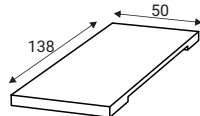

Articles

Dining table D120(320max)

Dining round table D120(320max)
+ 4 x Extension (120x50)

Dining table D138(338max)

Dining round table D138(338max)
+ 4 x Extension (138x50)

Dining table D150(250max)

Dining round table D150(250max)
+ 2 x Extension (150x50)

Extension D120(320max)

Extension D138(338max)

Extension D150(250max)

Support leg*
*recommended with 2 and more extensions

Furniture features in symbols

BLUM - Hinges and drawer runners from BLUM

- Oak veneered MDF.