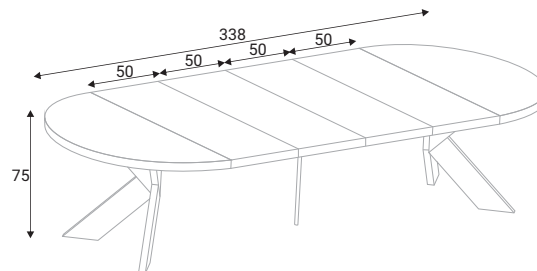

Articles

Dining table D120(320max)

Dining round table D120(320max)
+ 4 x Extension (120x50)

Dining table D138(338max)

Dining round table D138(338max)
+ 4 x Extension (138x50)

Dining table D150(250max)

Dining round table D150(250max)
+ 2 x Extension (150x50)

Extension D120(320max)

Extension D138(338max)

Extension D150(250max)

Support leg*
*recommended with 2 and more extensions

Furniture features in symbols

BLUM - Hinges and drawer runners from BLUM

- Oak veneered MDF.