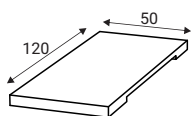

Articles

Dining table D120(320max)

Dining round table D120(320max)
+ 4 x Extension (120x50)

Dining table D138(338max)

Dining round table D138(338max)
+ 4 x Extension (138x50)

Dining table D150(250max)

Dining round table D150(250max)
+ 2 x Extension (150x50)

Extension D120(320max)

Extension D138(338max)

Extension D150(250max)

Support leg*
*recommended with 2 and more extensions

Furniture features in symbols

BLUM - Hinges and drawer runners from BLUM

- Oak veneered MDF.