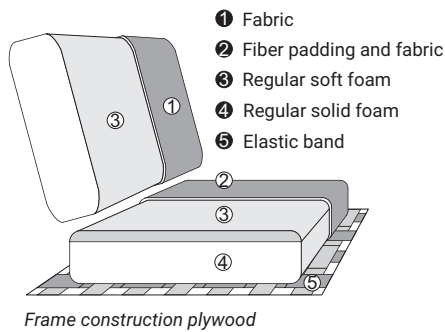

Curve

Curve

Comfort

Legs

Articles

Curve chair L

Curve chair R

Furniture features in symbols

- Seat and back cushions are fixed to the frame.

- Fabric

GRAFU reserves the right to change construction of products and components used due to improving durability of product and customer satisfaction without any further notice. Upholstered furniture is handmade using soft materials there fore measurements may vary up to +/- 3cm. Slight colour variations may occur between production batches. For technological reasons variations in color shades are acceptable.