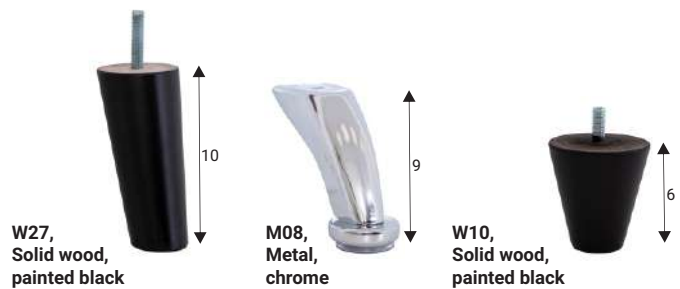

Curve

Curve

Comfort

Legs

Articles

Curve chair L

Curve chair R

Furniture features in symbols

- Seat and back cushions are fixed to the frame.

- Fabric

GRAFU reserves the right to change construction of products and components used due to improving durability of product and customer satisfaction without any further notice. Upholstered furniture is handmade using soft materials there fore measurements may vary up to +/- 3cm. Slight colour variations may occur between production batches. For technological reasons variations in color shades are acceptable.